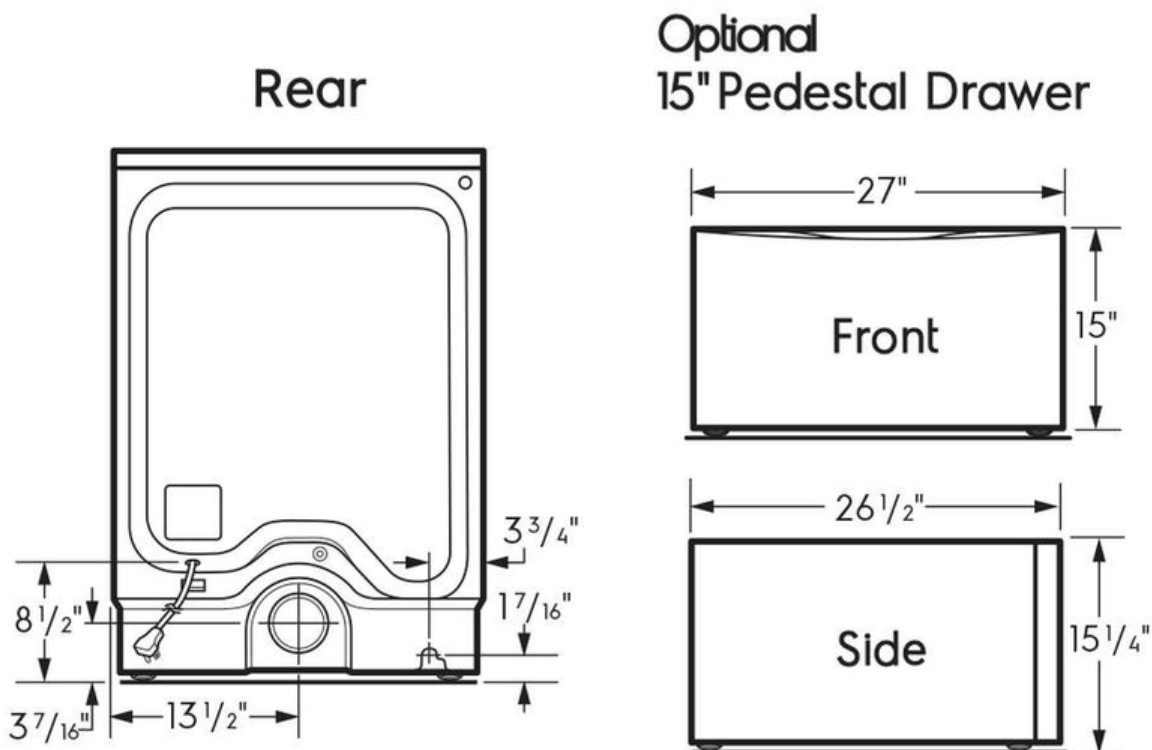

Electrolux

Front Load Gas Dryer – 8.0 Cu. Ft.

ELFG7337AW

Version : 11/21

High standards of quality at Electrolux Home Products, Inc. mean we are constantly working to improve our products. We reserve the right to change specifications or discontinue models without notice.

Electrolux Major Appliances, N.A.

USA • 10200 David Taylor Drive • Charlotte, NC 28262 • Charlotte, NC 28262 • 1-877-4electrolux (1-877-435-3287) • electroluxappliances.com

CANADA • 5855 Terry Fox Way • Mississauga, ON L5V 3E4 • 1-800-265-8352 • electroluxappliances.ca