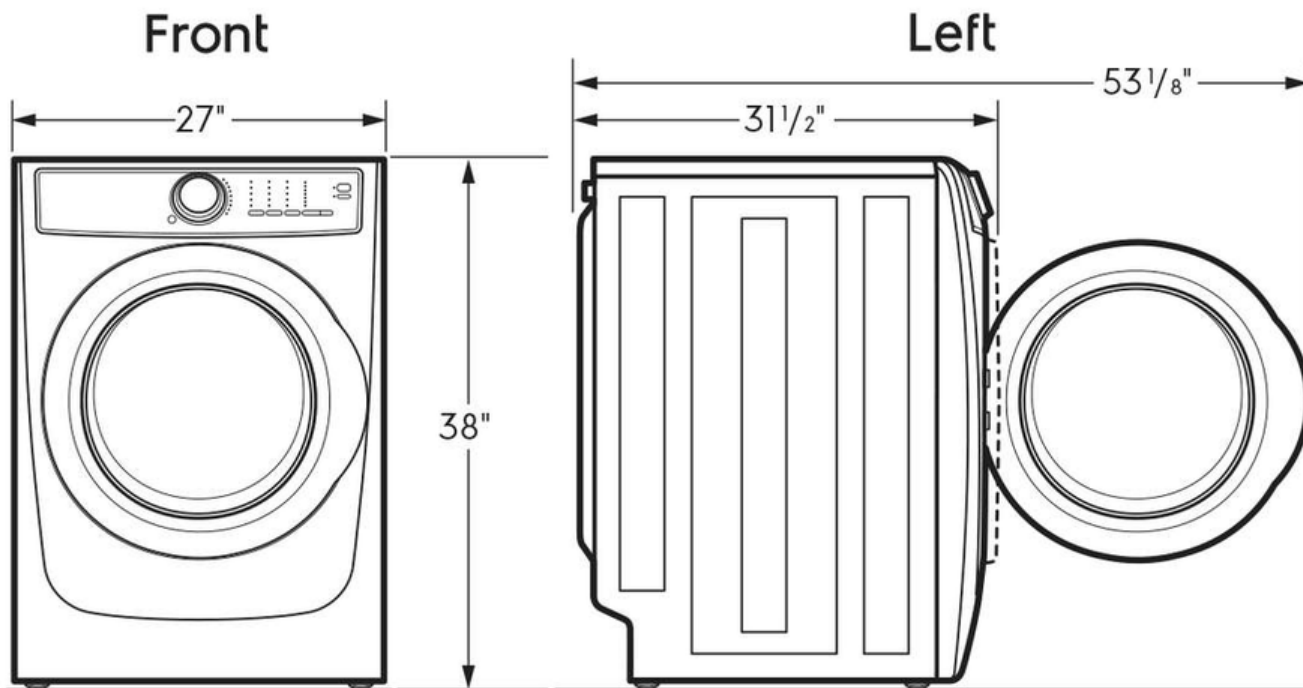

Electrolux

Front Load Gas Dryer – 8.0 Cu. Ft.

ELFG7337AW

Version : 11/21

High standards of quality at Electrolux Home Products, Inc. mean we are constantly working to improve our products. We reserve the right to change specifications or discontinue models without notice.

Electrolux Major Appliances, N.A.

USA • 10200 David Taylor Drive • Charlotte, NC 28262 • Charlotte, NC 28262 • 1-877-4electrolux (1-877-435-3287) • electroluxappliances.com

CANADA • 5855 Terry Fox Way • Mississauga, ON L5V 3E4 • 1-800-265-8352 • electroluxappliances.ca