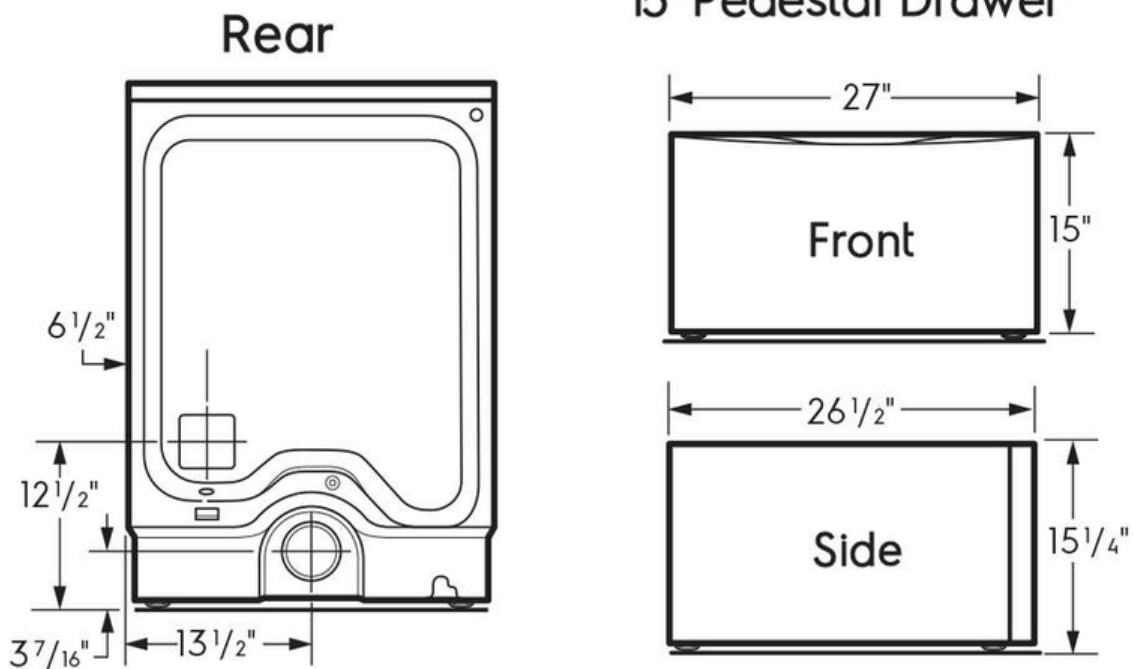

Optional 15" Pedestal Drawer

High standards of quality at Electrolux Home Products, Inc. mean we are constantly working to improve our products. We reserve the right to change specifications or discontinue models without notice.

Electrolux Major Appliances, N.A.

USA • 10200 David Taylor Drive • Charlotte, NC 28262 • Charlotte, NC 28262 • 1-877-4electrolux (1-877-435-3287) • electroluxappliances.com

CANADA • 5855 Terry Fox Way • Mississauga, ON L5V 3E4 • 1-800-265-8352 • electroluxappliances.ca