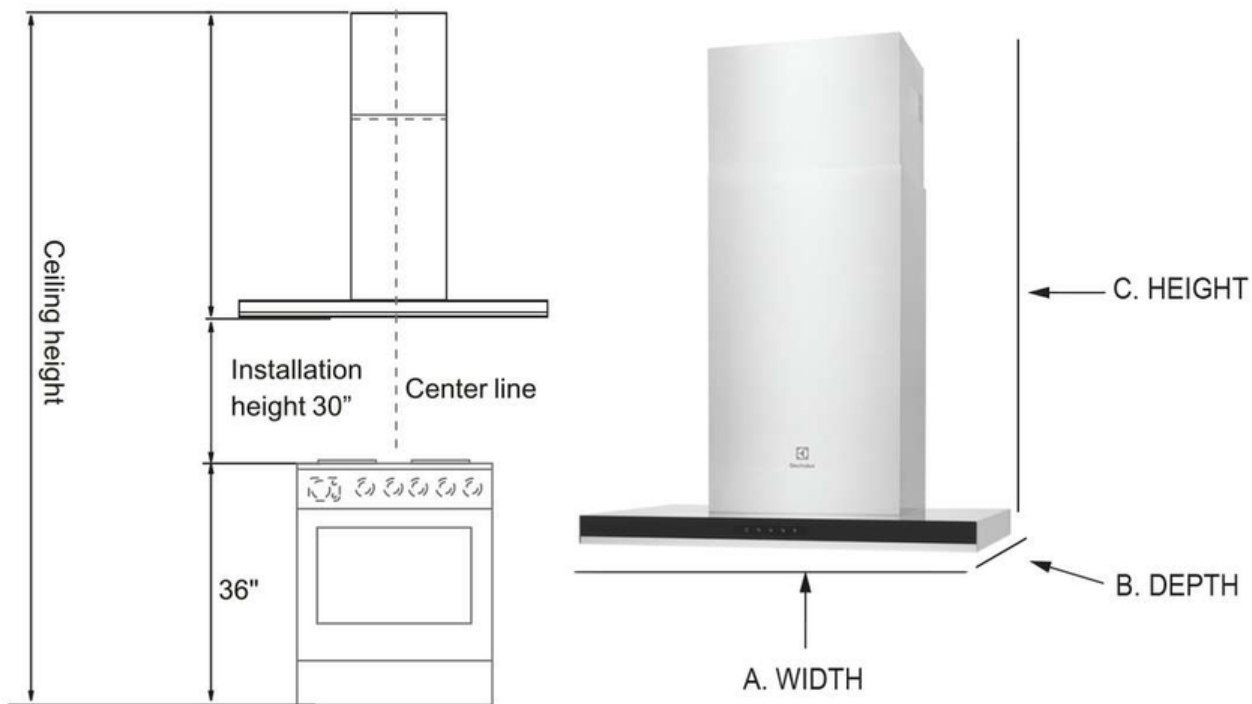

Controls

Control Type	Glass Touch
Wi-Fi Enabled	No

Light System

Lighting Type	LED Strip
Number of Lights	1
Number of Light Settings	3

Dimensions and Volume

Height	53 9/10"
Width	35 3/4"
Depth	19 7/10"

Electrical Specifications

36" Wall-Mount T Shape Hood

ECVW3662AS

Version : 05/21

PRODUCT DIMENSIONS			
MODEL	A. WIDTH	B. DEPTH	C. HEIGHT
30" T Shape Hood	29 3/4" (75.57 cm)	19 7/10" (50.04cm)	30" - 53 9/10" (76.2cm - 136.9cm)
36" T Shape Hood	35 3/4" (90.81cm)	19 7/10" (50.04 cm)	30" - 53 9/10" (76.2cm - 136.9cm)
42" T Shape Hood	41 3/4" (106.05 cm)	23 7/10" (50.04 cm)	30" - 53 9/10" (76.2cm - 136.9cm)