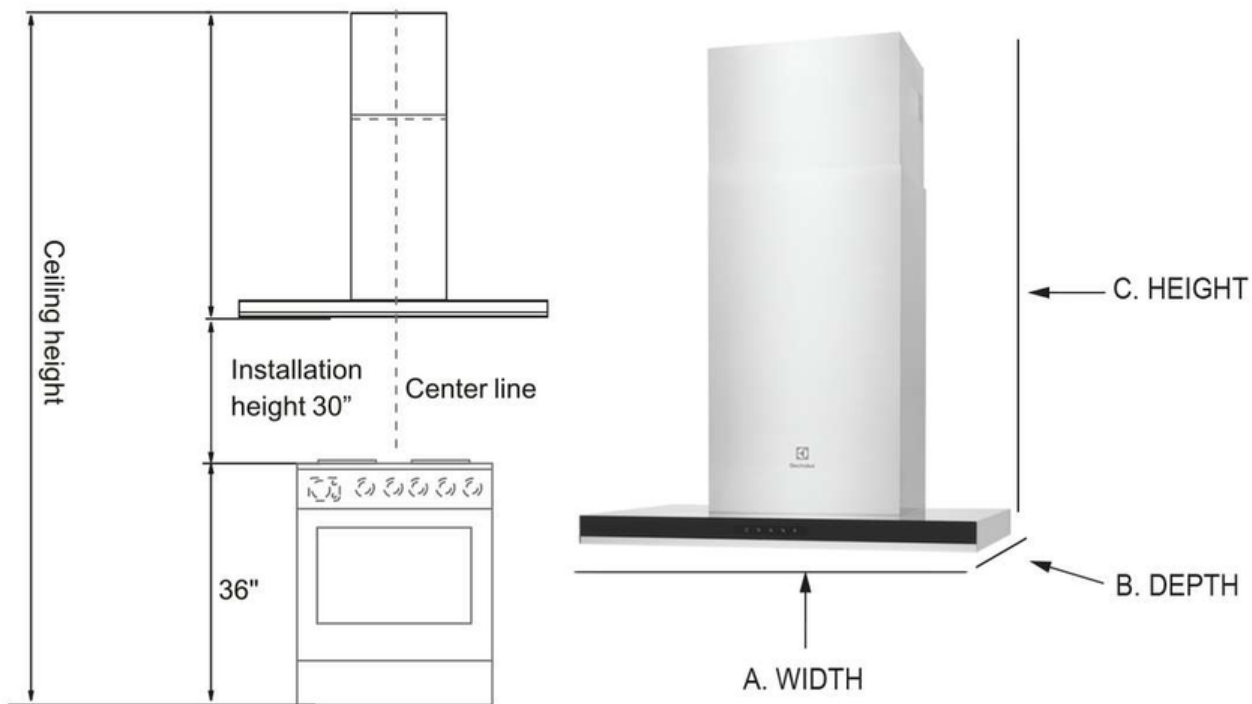

Controls

Control Type	Glass Touch
Wi-Fi Enabled	No

Light System

Lighting Type	LED Strip
Number of Lights	1
Number of Light Settings	3

Dimensions and Volume

Height	53 9/10"
Width	29 3/4"
Depth	19 7/10"

Electrical Specifications

30" Wall-Mount T Shape Hood

ECVW3062AS

Version : 05/21

PRODUCT DIMENSIONS			
MODEL	A. WIDTH	B. DEPTH	C. HEIGHT
30" T Shape Hood	29 3/4" (75.57 cm)	19 7/10" (50.04cm)	30" - 53 9/10" (76.2cm - 136.9cm)
36" T Shape Hood	35 3/4" (90.81cm)	19 7/10" (50.04 cm)	30" - 53 9/10" (76.2cm - 136.9cm)
42" T Shape Hood	41 3/4" (106.05 cm)	23 7/10" (50.04 cm)	30" - 53 9/10" (76.2cm - 136.9cm)