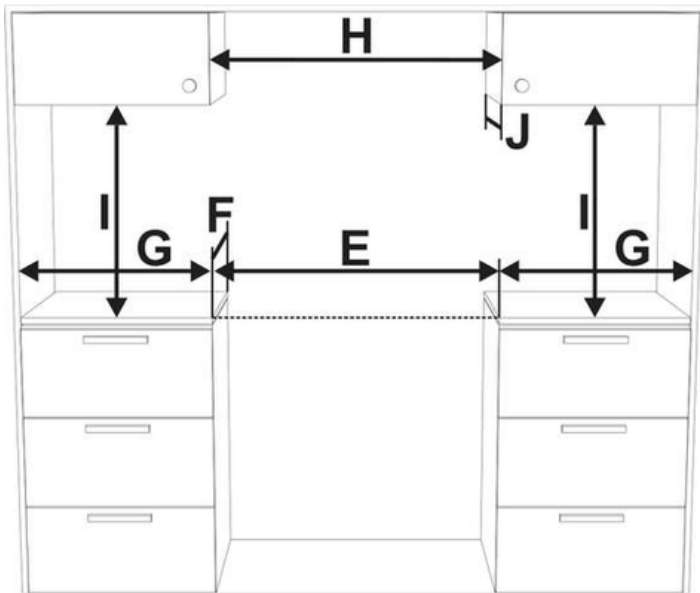

Controls

Sabbath Mode	Yes
--------------	-----

Dimensions and Volume

Width	35.938"
Depth	25 7/8"
Depth With Door 90° Open	43 94/100"
Oven Interior Height	14 1/2"
Oven Interior Width	28 1/4"
Oven Interior Depth	16 1/2"
Minimum Height	35.563"
Maximum Height	36.563"
Oven Capacity	4.4 Cu. Ft.

Safety Certifications and Approvals

CSA Listed

Yes

RoHS

Yes

Installation Diagram

E	min. 914 mm	min. 36"
F	628 mm	24" 5/8
G	min. 508 mm	min. 20"
H	min. 914 mm	min. 36"
I	min. 457 mm	min. 18"
J	max. 330 mm	max. 13"

A	912.4 mm	35 15/16"
B	min: 654 mm max: 658 mm	min: 25 3/4" max: 25 7/8"
C	1116 mm	43 15/16"
D	min: 903 mm max: 929 mm	min: 35 9/16" max: 36 9/16"

36" Dual-Fuel Freestanding Range

Dual Fuel Range

Available Products: ECFD3668AS