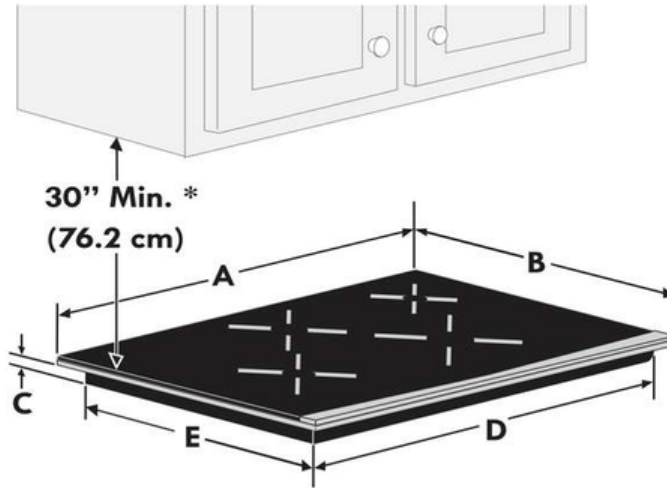

Electrolux

36" Induction Cooktop

ECCI3668AS

Version : 01/21

* 30" (76.2 cm) min. for unprotected cabinet and 24" (61 cm) min. for cabinet with protected bottom surface.

Cooktop Dimensions

Cooktop Cutout Dimensions

COOKTOP DIMENSIONS					CUTOUT DIMENSIONS				
A. WIDTH	B. DEPTH	C. HEIGHT	D. WIDTH	E. DEPTH	F. WIDTH		G. DEPTH		H. HEIGHT
					Min.	Max.	Min.	Max.	
30 ⁵ / ₈ (77.8)	21 ³ / ₈ (54.4)	2 ⁷ / ₈ (7.3)	28 ¹ / ₄ (71.8)	19 ³ / ₈ (49.2)	28 ¹ / ₂ (72.4)	29 ⁷ / ₈ (75.9)	19 ⁵ / ₈ (49.9)	20 ¹ / ₂ (52.1)	3 ⁵ / ₈ (9.2)
36 ³ / ₄ (93.4)	21 ³ / ₈ (54.4)	2 ⁷ / ₈ (7.3)	33 ⁵ / ₈ (85.4)	18 ⁷ / ₈ (47.9)	33 ⁷ / ₈ (86.0)	36 ¹ / ₈ (91.8)	19 ¹ / ₈ (48.6)	20 ¹ / ₂ (52.1)	3 ⁵ / ₈ (9.2)