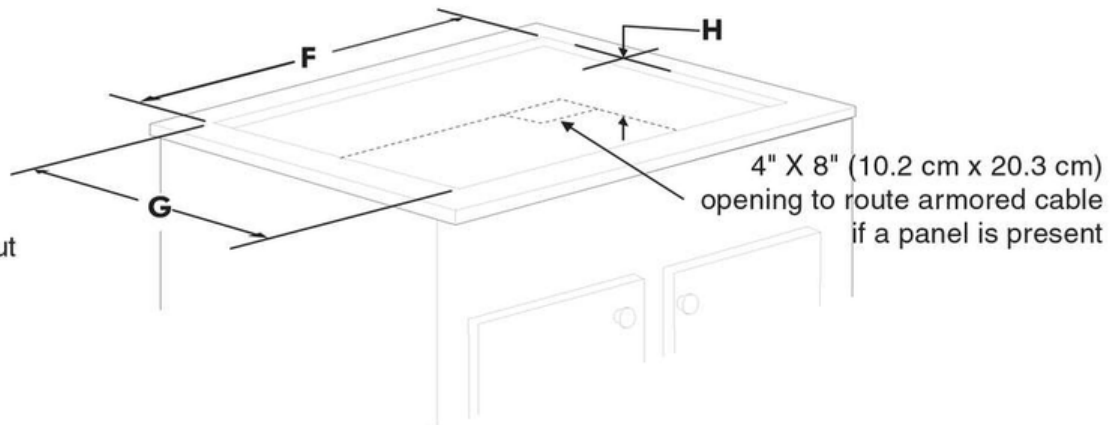

Electrolux

36" Induction Cooktop

ECCI3668AS

Version : 01/21

* 30" (76.2 cm) min. for unprotected cabinet and 24" (61 cm) min. for cabinet with protected bottom surface.

Cooktop Dimensions

Cooktop Cutout Dimensions

COOKTOP DIMENSIONS					CUTOUT DIMENSIONS				
A. WIDTH	B. DEPTH	C. HEIGHT	D. WIDTH	E. DEPTH	F. WIDTH		G. DEPTH		H. HEIGHT
					Min.	Max.	Min.	Max.	
30 ⁵ / ₈ (77.8)	21 ³ / ₈ (54.4)	2 ⁷ / ₈ (7.3)	28 ¹ / ₄ (71.8)	19 ³ / ₈ (49.2)	28 ¹ / ₂ (72.4)	29 ⁷ / ₈ (75.9)	19 ⁵ / ₈ (49.9)	20 ¹ / ₂ (52.1)	3 ⁵ / ₈ (9.2)
36 ³ / ₄ (93.4)	21 ³ / ₈ (54.4)	2 ⁷ / ₈ (7.3)	33 ⁵ / ₈ (85.4)	18 ⁷ / ₈ (47.9)	33 ⁷ / ₈ (86.0)	36 ¹ / ₈ (91.8)	19 ¹ / ₈ (48.6)	20 ¹ / ₂ (52.1)	3 ⁵ / ₈ (9.2)