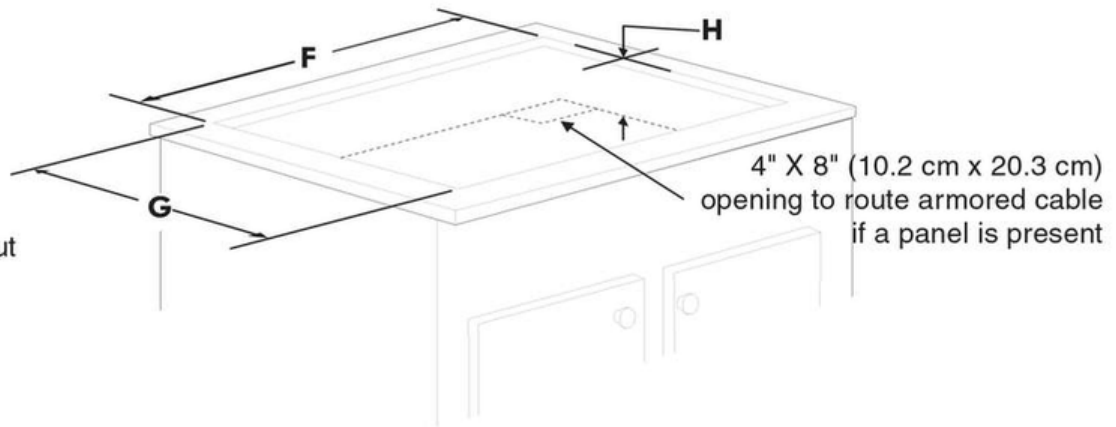

Electrolux

30" Induction Cooktop

ECCI3068AS

Version : 02/22

* 30" (76.2 cm) min. for unprotected cabinet and 24" (61 cm) min. for cabinet with protected bottom surface.

Cooktop Dimensions

Cooktop Cutout Dimensions

COOKTOP DIMENSIONS					CUTOUT DIMENSIONS				
A. WIDTH	B. DEPTH	C. HEIGHT	D. WIDTH	E. DEPTH	F. WIDTH		G. DEPTH		H. HEIGHT
					Min.	Max.	Min.	Max.	
30 ⁵ / ₈ (77.8)	21 ³ / ₈ (54.4)	2 ⁷ / ₈ (7.3)	28 ¹ / ₄ (71.8)	19 ³ / ₈ (49.2)	28 ¹ / ₂ (72.4)	29 ⁷ / ₈ (75.9)	19 ⁵ / ₈ (49.9)	20 ¹ / ₂ (52.1)	3 ⁵ / ₈ (9.2)
36 ³ / ₄ (93.4)	21 ³ / ₈ (54.4)	2 ⁷ / ₈ (7.3)	33 ⁵ / ₈ (85.4)	18 ⁷ / ₈ (47.9)	33 ⁷ / ₈ (86.0)	36 ¹ / ₈ (91.8)	19 ¹ / ₈ (48.6)	20 ¹ / ₂ (52.1)	3 ⁵ / ₈ (9.2)