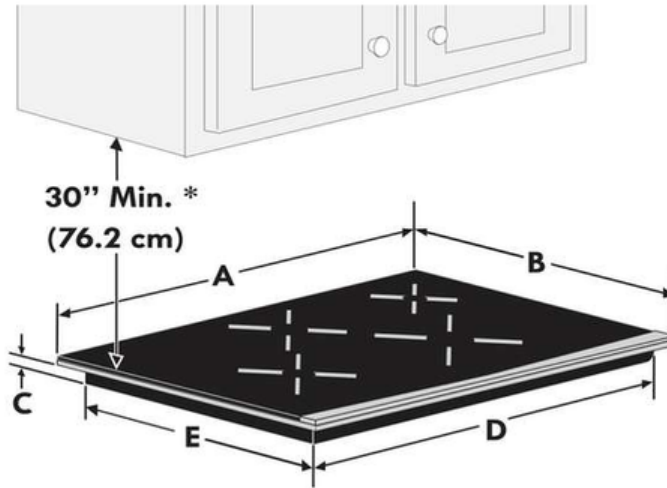

Electrolux

30" Induction Cooktop

ECCI3068AS

Version : 02/22

* 30" (76.2 cm) min. for unprotected cabinet and 24" (61 cm) min. for cabinet with protected bottom surface.

Cooktop Dimensions

Cooktop Cutout Dimensions

COOKTOP DIMENSIONS					CUTOUT DIMENSIONS				
A. WIDTH	B. DEPTH	C. HEIGHT	D. WIDTH	E. DEPTH	F. WIDTH		G. DEPTH		H. HEIGHT
					Min.	Max.	Min.	Max.	
30 ⁵ / ₈ (77.8)	21 ³ / ₈ (54.4)	2 ⁷ / ₈ (7.3)	28 ¹ / ₄ (71.8)	19 ³ / ₈ (49.2)	28 ¹ / ₂ (72.4)	29 ⁷ / ₈ (75.9)	19 ⁵ / ₈ (49.9)	20 ¹ / ₂ (52.1)	3 ⁵ / ₈ (9.2)
36 ³ / ₄ (93.4)	21 ³ / ₈ (54.4)	2 ⁷ / ₈ (7.3)	33 ⁵ / ₈ (85.4)	18 ⁷ / ₈ (47.9)	33 ⁷ / ₈ (86.0)	36 ¹ / ₈ (91.8)	19 ¹ / ₈ (48.6)	20 ¹ / ₂ (52.1)	3 ⁵ / ₈ (9.2)