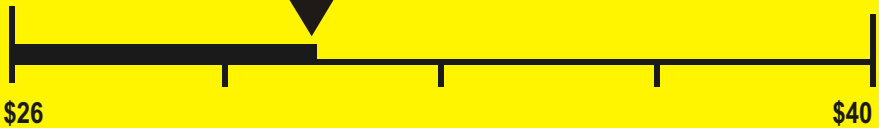

U.S. Government

Federal law prohibits removal of this label before consumer purchase.

ENERGYGUIDE

Dishwasher
Capacity: Standard

DANBY PRODUCT INC
Models DDW2404EBSS

Estimated Yearly Energy Cost (when used with an electric water heater)

\$31

Cost Range of Similar Models

234 kWh

Estimated Yearly Electricity Use

\$20

Estimated Yearly Energy Cost
(when used with a natural gas water heater)

Your cost will depend on your utility rates and use.

- Cost range based only on standard capacity models.
- Estimated energy cost based on four wash loads a week and a national average electricity cost of 13 cents per kWh and natural gas cost of \$1.05 per therm.
- For more information, visit www.ftc.gov/energy.