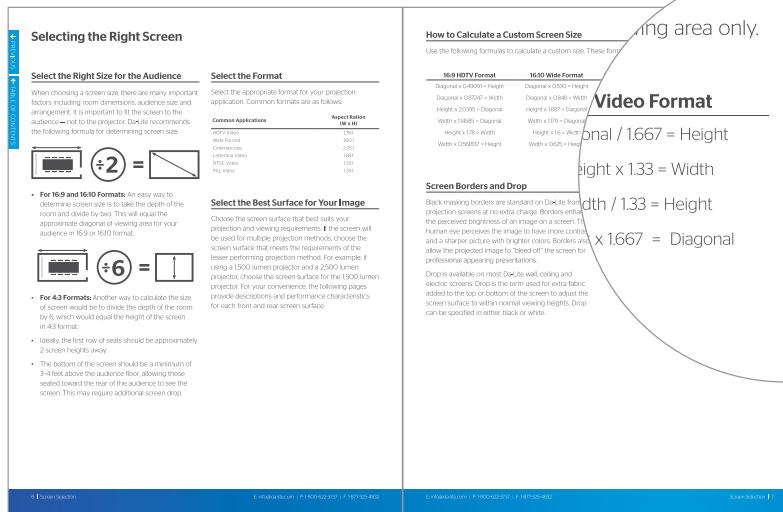

Clickable Table of Contents

Pages 3–5 of this document contain a clickable table of contents. Simply find the screen or product category that you are looking for and click on it to be directed to the corresponding page.