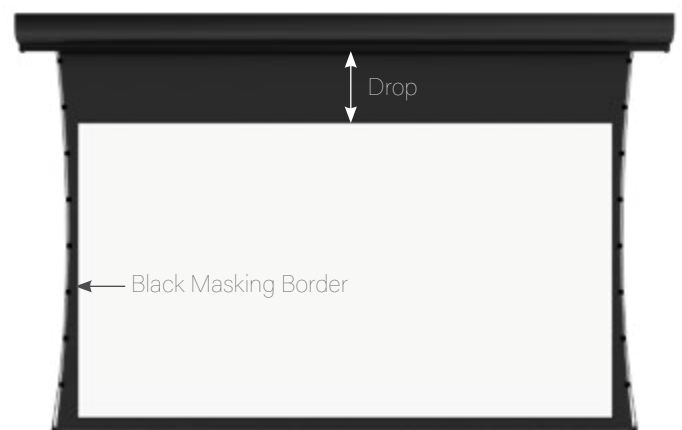

*21:9 is a simplified term to describe the ultrawide aspect ratio of 64:27

2.35:1 Cinemascope Format	4:3 Video Format
Diagonal x 0.3916 = Height	Diagonal / 1.667 = Height
Diagonal x 0.9209 = Width	Height x 1.33 = Width
Height x 2.554 = Diagonal	Width / 1.33 = Height
Width x 1.0868 = Diagonal	Height x 1.667 = Diagonal
Height x 2.35 = Width	
Width x 0.4255 = Height	

Screen Borders and Drop

Black masking borders are standard on Da-Lite front projection screens at no extra charge. Borders enhance the perceived brightness of an image on a screen. The human eye perceives the image to have more contrast and a sharper picture with brighter colors. Borders also allow the projected image to "bleed-off" the screen for professional appearing presentations.

Drop is available on most Da-Lite wall, ceiling and electric screens. Drop is the term used for extra fabric added to the top or bottom of the screen to adjust the screen surface to within normal viewing heights. Drop can be specified in either black or white.