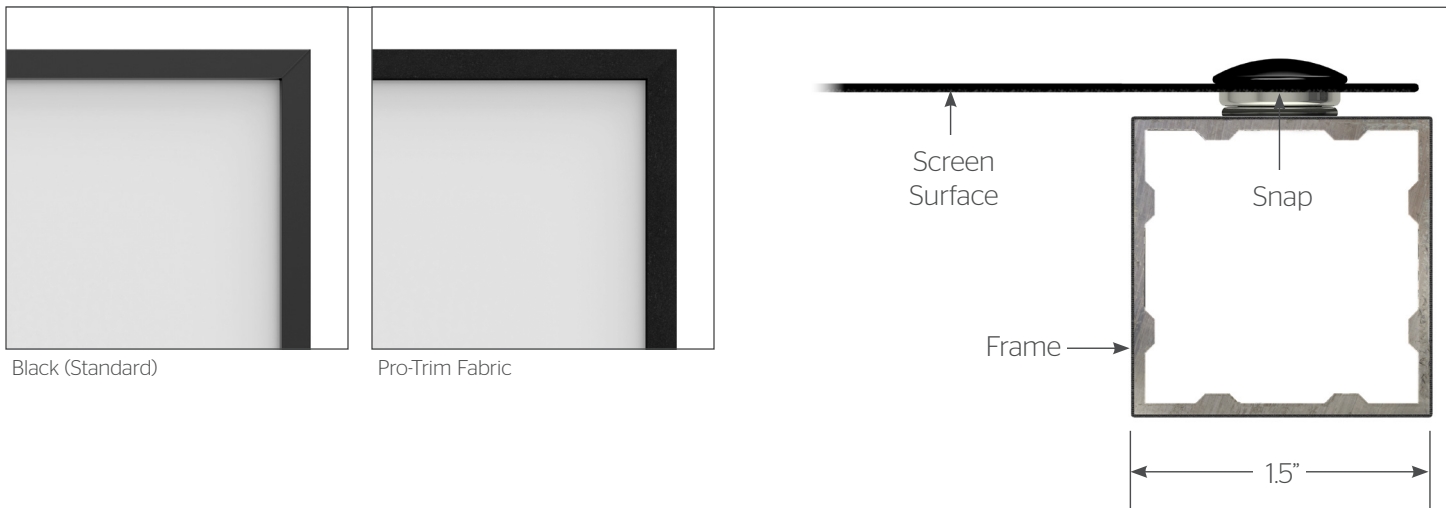

Available with the Following Screen Surfaces

HD Progressive 0.6 Half Angle: 85° Gain: 0.6	HD Progressive 0.9 Half Angle: 85° Gain: 0.9	HD Progressive 1.1 Half Angle: 85° Gain: 1.1	HD Progressive 1.3 Half Angle: 75° Gain: 1.3	HD Progressive 1.1 Perf Half Angle: 85° Gain: 1.1	Da-Mat Half Angle: 60° Gain: 1.0
High Contrast Da-Mat Half Angle: 45° Gain: 0.8	Cinema Vision Half Angle: 45° Gain: 1.3	High Contrast Cinema Vision Half Angle: 50° Gain: 1.1	Pearlescent Half Angle: 40° Gain: 1.5	Audio Vision Half Angle: 60° Gain: 1.0	High Contrast Audio Vision Half Angle: 45° Gain: 0.8
High Contrast Cinema Perf Half Angle: 50° Gain: 1.1	3D Virtual Grey Half Angle: 11° Gain: 1.85	3D Virtual Grey Half Angle: 25° Gain: 2.5	Dual Vision Half Angle: 65° Gain: 0.9	Da-Tex Half Angle: 30° Gain: 1.3	3D Virtual Black Half Angle: 10° Gain: 1.3

Product images

A Milestone AV Technologies Brand

3100 North Detroit Street
Warsaw, Indiana 46582
P: 574.267.8101 or 800.622.3737
F: 574.267.7804 or 877.325.4832
E: info@da-lite.com
www.da-lite.com

DL-0458 07.14

© 2014 Milestone AV Technologies LLC. Printed in U.S.A.