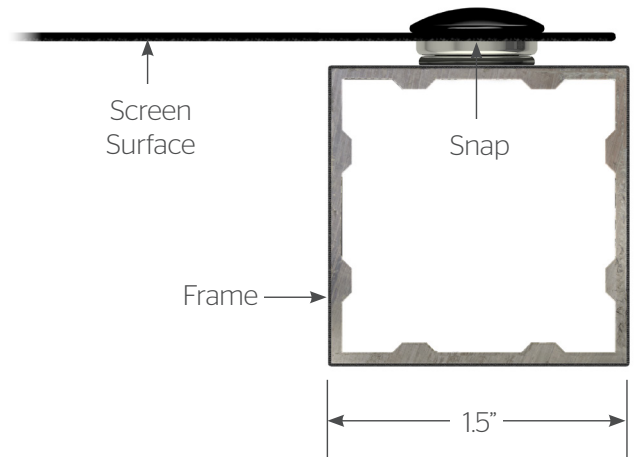

A Milestone AV Technologies Brand

3100 North Detroit Street
Warsaw, Indiana 46582
P: 574.267.8101 or 800.622.3737
F: 574.267.7804 or 877.325.4832
E: info@da-lite.com
www.da-lite.com

DL-O458 (Rev. 1) 0116

© 2016 Milestone AV Technologies LLC. Printed in U.S.A.