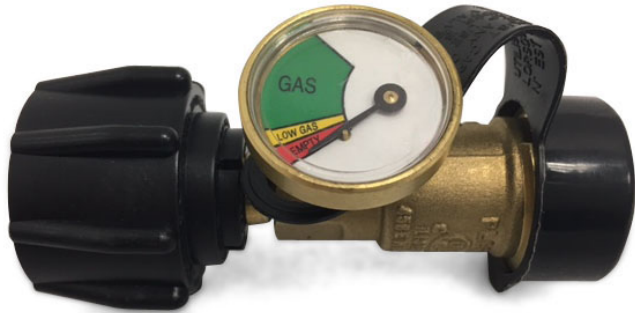

CTG-200

## Propane Tank Gauge

**Never run out of fuel again!**

Constantly monitor propane level in a standard 20lb tank

Attach one end to 20lb propane tank and other end to grill hose

Can be left outside attached to the propane tank