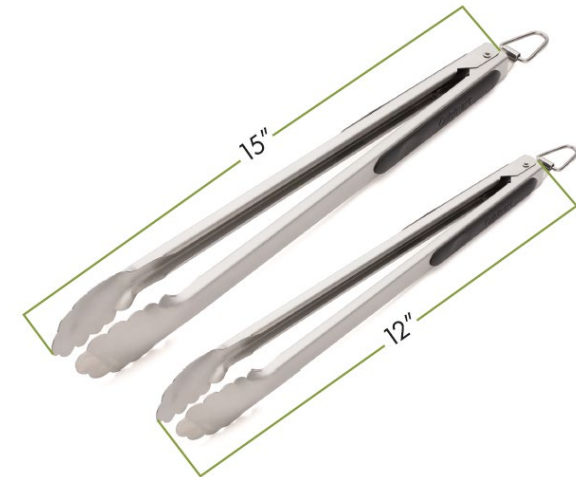

CIT-2123

2PK LOCKING GRILL TONGS

An essential tong set for any griller!

- **2 PACK TONGS:** Set includes 15" and 12" locking grill tongs with stainless-steel construction
- **LOCKING DESIGN:** Tongs lock for easy storage
- **PREVENTS CROSS CONTAMINATION:** Use the 15" tongs for meat and the 12" tongs for veggies or other side dishes to prevent cross contamination
- **HANGING LOOP:** Allows the tongs to be hung from any style of grill hook for easy access