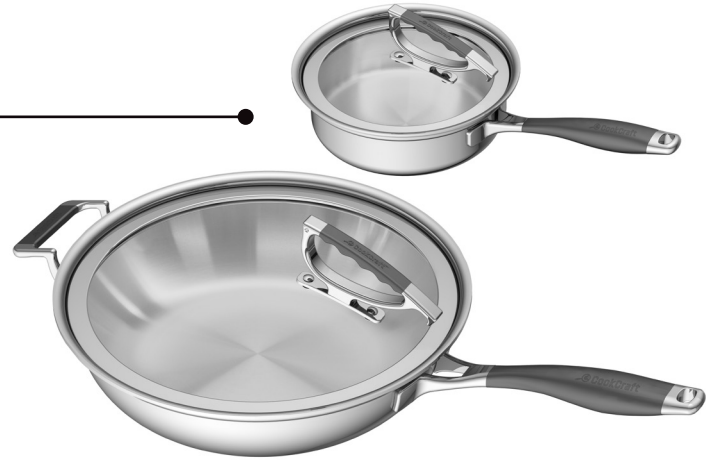

## The Glass Lid Collection

### 4pc Essentials Collection

The CookCraft Glass Lid 4pc Essential Collection includes a 13" French Skillet and an 8" Sauté Pan, both with a glass latch lid. This set is an introductory cookware essentials collection.

### 6pc Legacy Collection

The CookCraft Glass Lid 6pc Legacy Collection includes a 1.5 QT Sauce Pan, 3 QT Sauce Pan, and an 8 QT Stock Pot. This cookware set is meant to pass down for generations.

Item # CC-5011

### 8pc Luxury Collection

The CookCraft Glass Lid 8pc Luxury Collection includes a 1.5 QT Sauce Pan, 3 QT Sauce Pan, 8 QT Stock Pot, and a 12" Dual Handle Casserole Pan. Pieces from the collection are essential for day to day cooking.