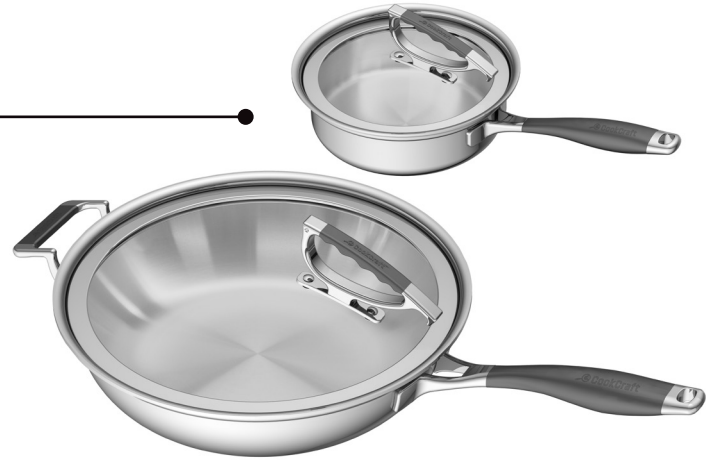

The Glass Lid Collection

4pc Essentials Collection

The CookCraft Glass Lid 4pc Essential Collection includes a 13" French Skillet and an 8" Sauté Pan, both with a glass latch lid. This set is an introductory cookware essentials collection.

Item # CC-5012

6pc Legacy Collection

The CookCraft Glass Lid 6pc Legacy Collection includes a 1.5 QT Sauce Pan, 3 QT Sauce Pan, and an 8 QT Stock Pot. This cookware set is meant to pass down for generations.

Item # CC-5011

8pc Luxury Collection

The CookCraft Glass Lid 8pc Luxury Collection includes a 1.5 QT Sauce Pan, 3 QT Sauce Pan, 8 QT Stock Pot, and a 12" Dual Handle Casserole Pan. Pieces from the collection are essential for day to day cooking.