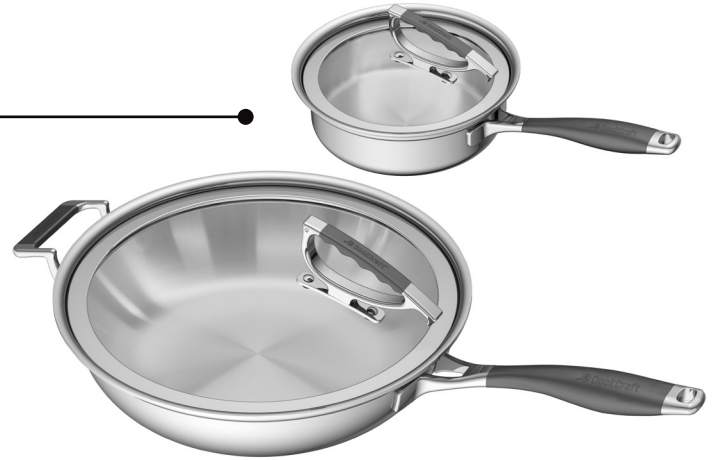

## The Glass Lid Collection

---

### 4pc Essentials Collection

The CookCraft Glass Lid 4pc Essential Collection includes a 13" French Skillet and an 8" Sauté Pan, both with a glass latch lid. This set is an introductory cookware essentials collection.

### 6pc Legacy Collection

The CookCraft Glass Lid 6pc Legacy Collection includes a 1.5 QT Sauce Pan, 3 QT Sauce Pan, and an 8 QT Stock Pot. This cookware set is meant to pass down for generations.

Item # CC-5011

### 8pc Luxury Collection

The CookCraft Glass Lid 8pc Luxury Collection includes a 1.5 QT Sauce Pan, 3 QT Sauce Pan, 8 QT Stock Pot, and a 12" Dual Handle Casserole Pan. Pieces from the collection are essential for day to day cooking.