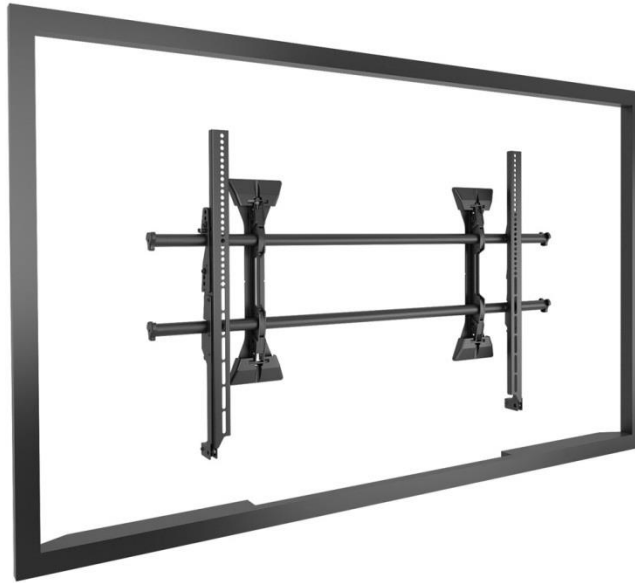

Extra Large Fusion Micro-Adjustable Fixed Wall Display Mount

Model: XSM1U

Chief Manufacturing XSM1U Extra Large Fusion Micro-Adjustable Fixed Wall Display Mount includes features like Centerless shift, ControlZone leveling adjustment and ClickConnect Latching. New benefits included added stability, faster install, improved lateral shift, easier cable management and enhanced security. Installer-inspired Fusion fixed mount solves top flat panel installation problems, offering flexible adjustments for large displays with a low-profile display mounting solution.

- Integrated teardrop design speeds up wall plate installation by allowing pre-installation of the bolts to the wall
- ControlZone Leveling for post-installation fine tuning of height and leveling
- Centerless Shift provides up to 21.4" (543 mm) of post-installation lateral shift for limitless centering
- Set screws keep the mount rigid, stable and secure throughout the life of the installation
- ClickConnect offers an audible click when the screen safely engages with the mount
- Built-in cable stand provides easy access under the screen
- A full line of accessories can be installed with the mount and the entire unit can be adjusted together
- Multiple installation options for various stud distances
- Exclusive nesting spacers can be stacked to achieve any depth
- Quick-Store Cords use magnets to easily store and access pull cords
- Ships with a custom hardware kit that can be hung from mount rails if installing in stages
- UL Listed; 250 lbs. Weight capacity

Product Dimensions: 2.25"L x 42.75"W x 26.25"H

Product Weight: 24.35 lbs.