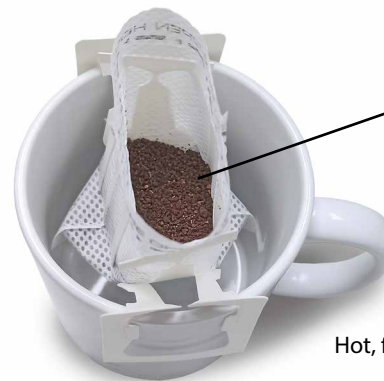

Coffee Pockets Single serve filter

Ideal for office, outdoor, travel, camping etc.

QUICK AND SIMPLE: The hanging ear hook design makes it simple to use and convenient to make a great tasting cup of coffee or tea in seconds.

INDIVIDUALIZED: Brew your favorite blend to suit your tastes.

PORTABLE AND EASY: Great for making coffee and tea at home, camping, traveling, in the office, anywhere.

SAFE: The coffee filter bags are licensed and certified. Bonded without the use of any glues or chemicals.

INCLUDES: 50pcs Disposable filter pockets.

Also for loose tea

Hot, fresh coffee almost everywhere

1. Tear

2. Draw back

3. Wash and steep

4. Join

TECHNICAL DATA