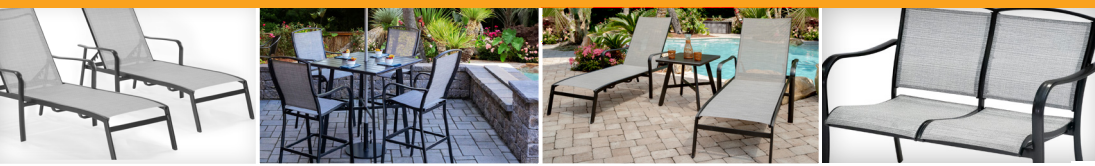

The Richmond COLLECTION

Seating