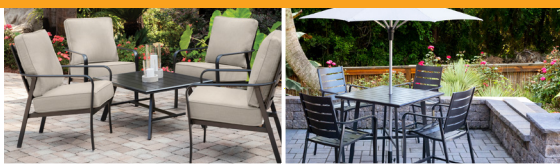

Every item in the Fairhill Collection is constructed with contract-grade aluminum, treated with a gunmetal finish to optimize outdoor protection and prevent rusting over time. Available with slat or glass tops, the dining tables deliver a sleek exterior for a minimalist, resort-like outdoor aesthetic. The stackable, aluminum-slatted dining chairs provide both durability and comfort with maintenance-free materials, ensuring a luxurious experience for guests year after year. Enjoy a resort-quality dining experience with the top of the line Fairhill dining collection.

Features

- Commercial-grade patio furniture from the Fairhill Collection
- Perfect for furnishing hotel landscapes, restaurant patios, and residential backyards
- Includes a variety of designs for dining areas and lounge spaces
- Rustproof aluminum frames and gunmetal finish for maximum outdoor protection
- Designed with premium, all-weather materials that are built to last regular use outdoors
- Plush, foam cushions are wrapped in premium Sunbrella fabric which is water-, stain-, and UV-resistant
- Chairs ship fully assembled and the tables require light assembly
- 10-year limited warranty for durability you can count on
- Quality checked, tested, and approved

Specifications subject to change.
For more information, accessories, and warranty info, visit <http://www.capesoleil.com>

Cape Soleil

The Fairhill COLLECTION

Seating

| | Aluminum Slat Dining Chair | Aluminum Slat High-Top Chair |
|------------------------------|----------------------------|------------------------------|
| Part Number | FAIRSLDNCHR-1GM | FAIRSLDNBRCHR-1GM |
| Materials | Aluminum | Aluminum/ Sunbrella Cushions |
| Finish | Gunmetal | Gunmetal |
| Overall Dimensions | 24.8"D x 24.8"W x 35.6"H | 25.1"D x 24.8"W x 49.5"H |
| Overall Weight | 16.3 lbs. | 22.6 lbs. |
| Seat Dimensions | 17.9"D x 20.9"W x 16.9"H | 30.9"D x 25"W x 19.2"H |
| Weight Capacity (Max) | 250 lbs. | 250 lbs. |