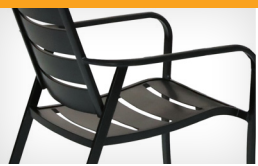

Every item in the Fairhill Collection is constructed with contract-grade aluminum, treated with a gunmetal finish to optimize outdoor protection and prevent rusting over time. Available with slat or glass tops, the dining tables deliver a sleek exterior for a minimalist, resort-like outdoor aesthetic. The stackable, aluminum-slatted dining chairs provide both durability and comfort with maintenance-free materials, ensuring a luxurious experience for guests year after year. Enjoy a resort-quality dining experience with the top of the line Fairhill dining collection.

Features

- Commercial-grade patio furniture from the Fairhill Collection
- Perfect for furnishing hotel landscapes, restaurant patios, and residential backyards
- Includes a variety of designs for dining areas and lounge spaces
- Rustproof aluminum frames and gunmetal finish for maximum outdoor protection
- Designed with premium, all-weather materials that are built to last regular use outdoors
- Plush, foam cushions are wrapped in premium Sunbrella fabric which is water-, stain-, and UV-resistant
- Chairs ship fully assembled and the tables require light assembly
- 10-year limited warranty for durability you can count on
- Quality checked, tested, and approved

Specifications subject to change.
For more information, accessories, and warranty info, visit <http://www.capesoleil.com>

Cape Soleil

The Fairhill COLLECTION

Seating

| | Aluminum Slat Dining Chair | Aluminum Slat High-Top Chair |
|------------------------------|----------------------------|------------------------------|
| Part Number | FAIRSLDNCHR-1GM | FAIRSLDNBRCHR-1GM |
| Materials | Aluminum | Aluminum/ Sunbrella Cushions |
| Finish | Gunmetal | Gunmetal |
| Overall Dimensions | 24.8"D x 24.8"W x 35.6"H | 25.1"D x 24.8"W x 49.5"H |
| Overall Weight | 16.3 lbs. | 22.6 lbs. |
| Seat Dimensions | 17.9"D x 20.9"W x 16.9"H | 30.9"D x 25"W x 19.2"H |
| Weight Capacity (Max) | 250 lbs. | 250 lbs. |