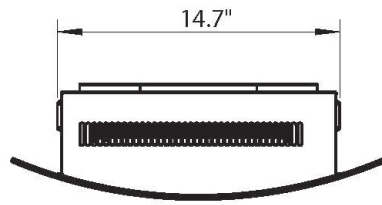

CAMBRIDGE

▼ Top View ▼

MODEL CAM19VWMEF-1***

DESIGN FEATURES

Fireplace Type	19" Vertical Wall-Mount
Screen Type	Curved Tempered Glass
Firebox Contents	Crystal Rocks or Logs
Multi-Color Flame Display	Yes
Remote Control	Yes

PERFORMANCE

Heat Output	4604 BTU
Heating Range	210 Sq. Ft.
Number of Heat Settings	2
Flame Only Mode (Without Heat)	Yes
Programmable Timer	Up to 9 hrs.

ELECTRICAL RATINGS

Voltage / Frequency	115 V / 60 Hz
Amperage	16
Wattage	700 (Low) / 1350 (High)
Cord Length	6 Ft. / 72 In.
Plug Type	HPN

DIMENSIONS / WEIGHT

Assembled Product Dimensions	5.6"D x 19.4"W x 26.8"H
Assembled Product Weight	22.8 lbs.
Shipping Dimensions	9.4"D x 23.4"W x 31.1"H
Shipping Weight	30.6 lbs.