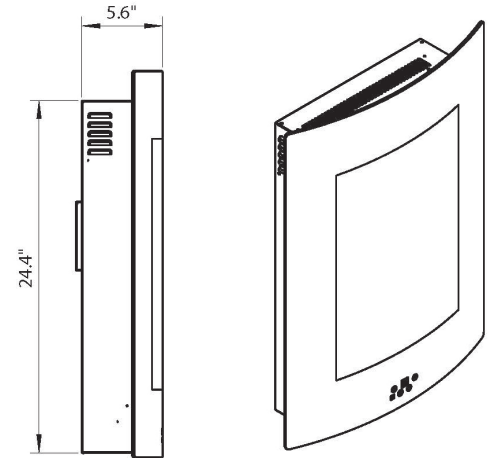

# CAMBRIDGE

▼ Front View ▼

▼ Top View ▼

▼ Side View ▼

**MODEL** CAM19VWMEF-1\*\*\*

**DESIGN FEATURES**

Fireplace Type	19" Vertical Wall-Mount
Screen Type	Curved Tempered Glass
Firebox Contents	Crystal Rocks or Logs
Multi-Color Flame Display	Yes
Remote Control	Yes

**DIMENSIONS / WEIGHT**

Assembled Product Dimensions	5.6"D x 19.4"W x 26.8"H
Assembled Product Weight	22.8 lbs.
Shipping Dimensions	9.4"D x 23.4"W x 31.1"H
Shipping Weight	30.6 lbs.