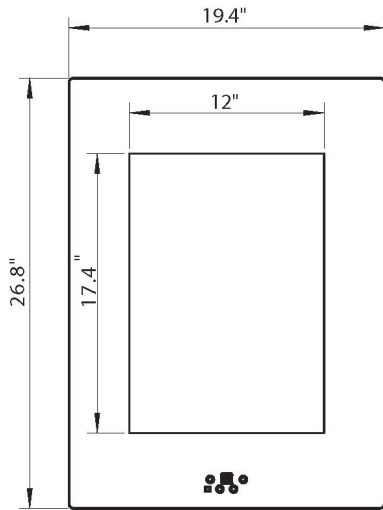

CAMBRIDGE

▼ Front View ▼