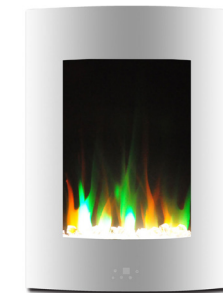

Show off your flair for design and hospitality with the vertical wall-mount electric fireplace from Cambridge. It features an array of colors and effects that can be changed to suit your mood. Whether you're feeling classic orange, bright green, ultraviolet, or all at once, there is a unique color spectrum available that is sure to please any aesthetic. The curved, tempered-glass panel offers stunning panoramic views of the beauty within the firebox. It's an extra design twist that will catch the eye of any passersby.

The flames can operate with or without heat, which makes it perfect for warmer seasons and year-round use. A convenient remote control is included so you can easily adjust the settings from anywhere in the room. Its tempered-glass screen and low-profile frame add a modern design that can easily integrate with existing wall art. Simply turn it on and enjoy the serene, warm effect that it adds to your home.

*Black w/ Crystal Rock Display*

**CAM19VWMEF-1BLK**

*White w/ Log Display*

**CAM19VWMEF-2WHT**

*Black w/ Log Display*

**CAM19VWMEF-2BLK**

*White w/ Crystal Rock Display*

**CAM19VWMEF-1WHT**

# CAMBRIDGE

▼ Front View ▼

▼ Top View ▼

▼ Side View ▼

**MODEL** CAM19VWMEF-1\*\*\*

**DESIGN FEATURES**

Fireplace Type	19" Vertical Wall-Mount
Screen Type	Curved Tempered Glass
Firebox Contents	Crystal Rocks or Logs
Multi-Color Flame Display	Yes
Remote Control	Yes