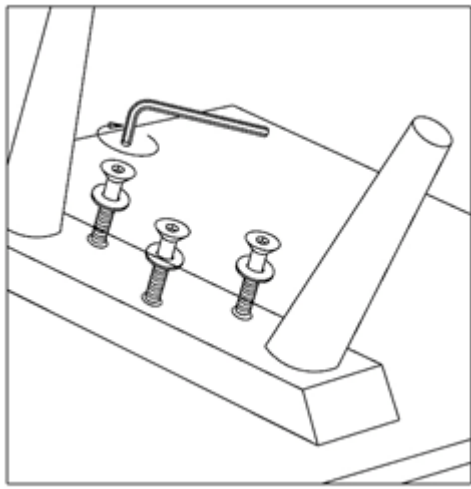

ASSEMBLY INSTRUCTIONS

Kit Contents :-

Ⓐ Allen bolt - 6 Pcs

Ⓑ Allen key - 1 Pcs

Ⓒ Flat washer - 6 Pcs

Ref	Description	Qty
①	Wooden structure	1
②	Legs	1 Set

1.

①

2.

NOTE: Place 3 drawer chest on a clean, dry surface to prevent damage to top

3.

4.

Your 3-drawer chest is now ready to use