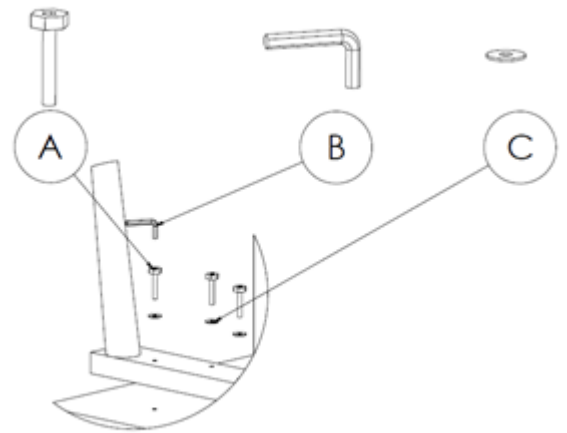

ASSEMBLY INSTRUCTIONS

Kit Contents :-

Ⓐ Allen bolt - 6 Pcs

Ⓑ Allen key - 1 Pcs

Ⓒ Flat washer - 6 Pcs

Ref	Description	Qty
①	Wooden structure	1
②	Legs	1 Set

1.

①

2.

NOTE: Place 3 drawer chest on a clean, dry surface to prevent damage to top

3.

4.

Your 3-drawer chest is now ready to use