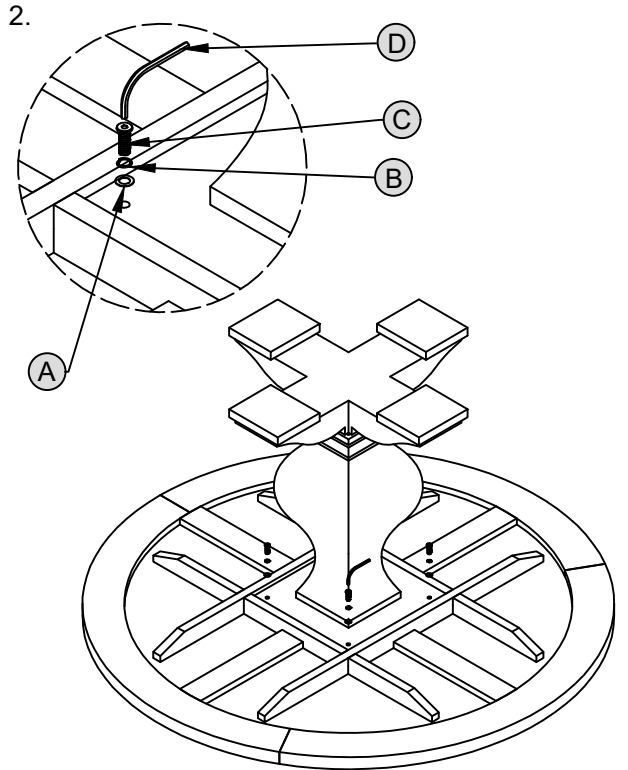

## Kit Contents :-

Ⓐ Flat washer - 4 Pcs   Ⓑ Spring washer - 4 Pcs   Ⓒ Allen bolt - 4 Pcs   Ⓓ Allen key - 1 Pcs

2 x 18 MM

2 x 12 MM

6 x 25 MM

4 MM

Ref	Description	Qty
①	Dining Table Top	1
②	Wooden Base	1

**NOTE: Place table top on a clean, dry surface to prevent damage to top**