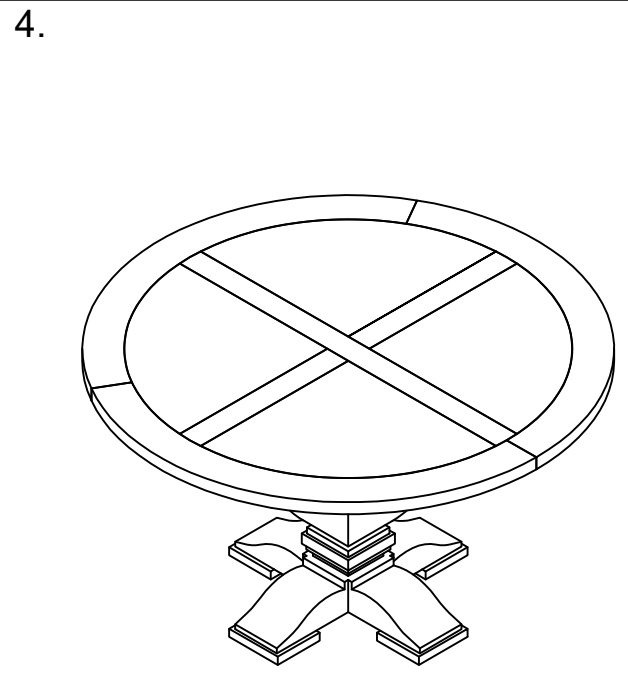

## Kit Contents :-

Ⓐ Flat washer - 4 Pcs   Ⓑ Spring washer - 4 Pcs   Ⓒ Allen bolt - 4 Pcs   Ⓓ Allen key - 1 Pcs

2 x 18 MM

2 x 12 MM

6 x 25 MM

4 MM

Ref	Description	Qty
①	Dining Table Top	1
②	Wooden Base	1

**NOTE: Place table top on a clean, dry surface to prevent damage to top**