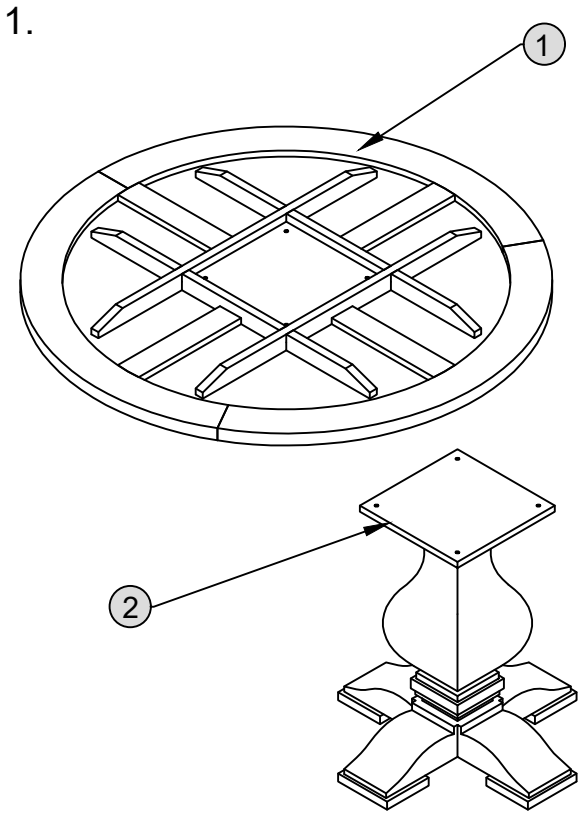

## Kit Contents :-

Ⓐ Flat washer - 4 Pcs   Ⓑ Spring washer - 4 Pcs   Ⓒ Allen bolt - 4 Pcs   Ⓓ Allen key - 1 Pcs

2 x 18 MM

2 x 12 MM

6 x 25 MM

4 MM

Ref	Description	Qty
①	Dining Table Top	1
②	Wooden Base	1

**NOTE: Place table top on a clean, dry surface to prevent damage to top**