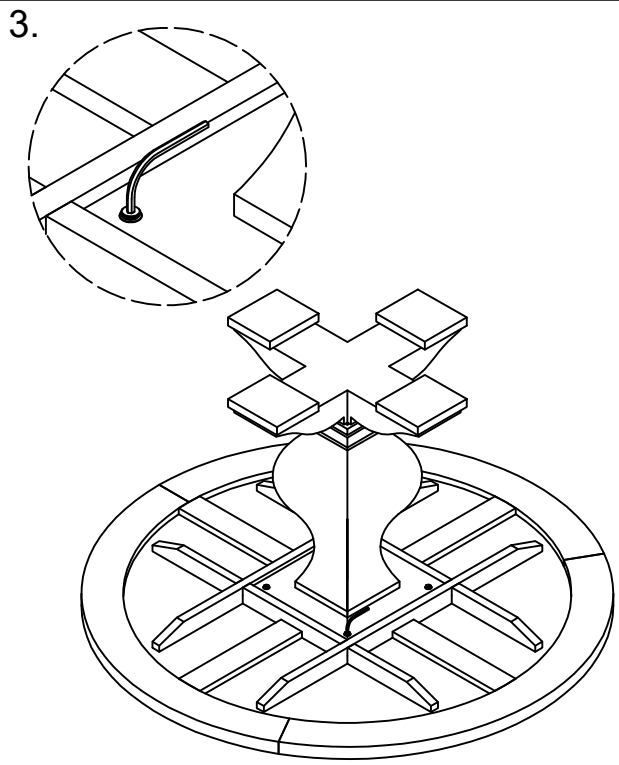

## Kit Contents :-

Ⓐ Flat washer - 4 Pcs   Ⓑ Spring washer - 4 Pcs   Ⓒ Allen bolt - 4 Pcs   Ⓓ Allen key - 1 Pcs

2 x 18 MM

2 x 12 MM

6 x 25 MM

4 MM

Ref	Description	Qty
①	Dining Table Top	1
②	Wooden Base	1

**NOTE: Place table top on a clean, dry surface to prevent damage to top**