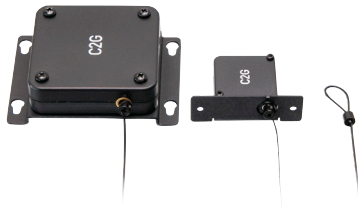

HDMI ADAPTER RING

CONNECTIVITY BROCHURE

HDMI® ADAPTER RINGS

The Patent Pending HDMI Adapter Rings from C2G are the perfect addition to conference rooms, huddle spaces, lecture halls or classrooms to make sure that anyone can connect. Available in three different configurations, the C2G HDMI Adapter Rings provide ultimate flexibility to fit the needs of any space.

MOUNTING OPTIONS

Three different mounting options provide the flexibility for you to choose what best meets the needs of your room.

- Universal Cable Mount attaches directly to an HDMI cable (5-10mm diameter)
- Retractable Universal Mount attaches to any flat surface, like a table or lectern
- Retractable Table Box Mount attaches to a Wiremold® AVIP®, Extron® MAAP™, and FSR® IPS™ opening in a table box

ESSENTIAL A/V ADAPTERS

Don't worry about having the right connections anymore. Standard configurations include the adapters to connect nearly any device to the in-room display.

- USB-C® to HDMI
- DisplayPort™ to HDMI
- Mini DisplayPort to HDMI

The HDMI Adapter Rings from C2G provide many unique features that set them apart from the competition.

UNIVERSAL 4K HDMI® ADAPTER RING

- Mounts directly to the in-room HDMI cable, ensuring the adapters are always within reach
- Slides to the HDMI connector when needed and out of the way when not in use, reducing strain on the HDMI cable and clutter on the tabletop
- Installation tools for mounting the adapters and optional stopper are included simplifying the ordering process
- The innovative HDMI Cable Gauge Tool reduces stopper installation time by allowing the right-sized stopper insert for the HDMI cable to be quickly identified
- The optional stopper fits on HDMI cables from 5mm to 10mm in diameter and prevents the adapters from sliding too far down the cable