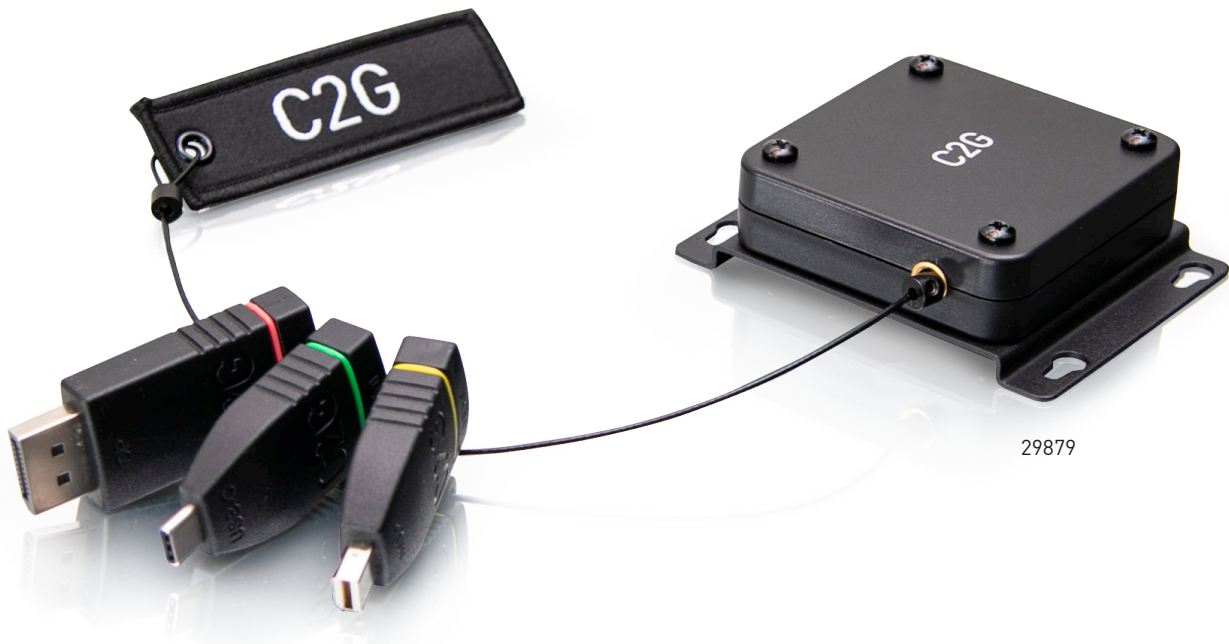

The HDMI Adapter Rings from C2G provide many unique features that set them apart from the competition.

UNIVERSAL 4K HDMI® ADAPTER RING

- Mounts directly to the in-room HDMI cable, ensuring the adapters are always within reach
- Slides to the HDMI connector when needed and out of the way when not in use, reducing strain on the HDMI cable and clutter on the tabletop
- Installation tools for mounting the adapters and optional stopper are included simplifying the ordering process
- The innovative HDMI Cable Gauge Tool reduces stopper installation time by allowing the right-sized stopper insert for the HDMI cable to be quickly identified
- The optional stopper fits on HDMI cables from 5mm to 10mm in diameter and prevents the adapters from sliding too far down the cable

RETRACTABLE UNIVERSAL MOUNT 4K HDMI® ADAPTER RING

- Mounts to any flat surface, like a table or lectern, providing mounting flexibility to best fit your environment
- Extends out to 4.9ft, ensuring that the adapters are always within reach when needed
- Installation tool for mounting additional adapters or adjusting the wire length at full retraction are included, simplifying the ordering process
- The retractor is tested to over 20,000 extension cycles for a long service life and is backed by a lifetime warranty

29879

RETRACTABLE TABLE BOX MOUNT 4K HDMI® ADAPTER RING

- Compatible for mounting in a Wiremold® AVIP®, Extron® MAAP™, and FSR® IPS™ table box opening, providing mounting flexibility to best fit your environment
- Retracts the adapters into a table box for storage when not in use—reducing clutter on the table
- Extends out to 4.9ft, ensuring that the adapters are always within reach when needed
- Installation tool for mounting additional adapters or adjusting the wire length at full retraction are included, simplifying the ordering process
- The retractor is tested to over 20,000 extension cycles for a long service life and is backed by a lifetime warranty