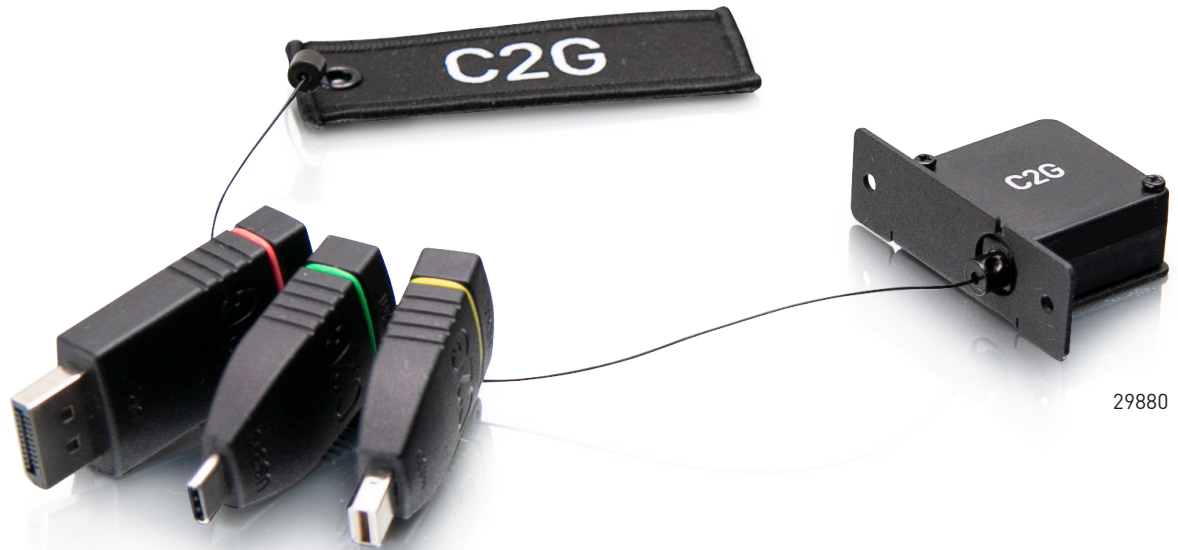

The HDMI Adapter Rings from C2G provide many unique features that set them apart from the competition.

UNIVERSAL 4K HDMI® ADAPTER RING

- Mounts directly to the in-room HDMI cable, ensuring the adapters are always within reach
- Slides to the HDMI connector when needed and out of the way when not in use, reducing strain on the HDMI cable and clutter on the tabletop
- Installation tools for mounting the adapters and optional stopper are included simplifying the ordering process
- The innovative HDMI Cable Gauge Tool reduces stopper installation time by allowing the right-sized stopper insert for the HDMI cable to be quickly identified
- The optional stopper fits on HDMI cables from 5mm to 10mm in diameter and prevents the adapters from sliding too far down the cable

RETRACTABLE UNIVERSAL MOUNT 4K HDMI® ADAPTER RING

- Mounts to any flat surface, like a table or lectern, providing mounting flexibility to best fit your environment
- Extends out to 4.9ft, ensuring that the adapters are always within reach when needed
- Installation tool for mounting additional adapters or adjusting the wire length at full retraction are included, simplifying the ordering process
- The retractor is tested to over 20,000 extension cycles for a long service life and is backed by a lifetime warranty

29879

RETRACTABLE TABLE BOX MOUNT 4K HDMI® ADAPTER RING

- Compatible for mounting in a Wiremold® AVIP®, Extron® MAAP™, and FSR® IPS™ table box opening, providing mounting flexibility to best fit your environment
- Retracts the adapters into a table box for storage when not in use—reducing clutter on the table
- Extends out to 4.9ft, ensuring that the adapters are always within reach when needed
- Installation tool for mounting additional adapters or adjusting the wire length at full retraction are included, simplifying the ordering process
- The retractor is tested to over 20,000 extension cycles for a long service life and is backed by a lifetime warranty