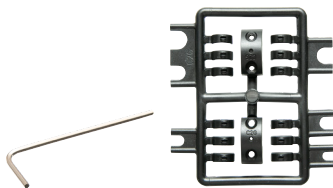

COLOR CODING

Each adapter is color coded with a band that saves time and frustration by making it easy to quickly identify the adapter you need, "I need the yellow one".

PULL TAB

Easily grab the adapters when you need them with the integrated Pull Tab. Also, the pull tab may be customized to feature your company or organization logo*.

*Minimum order quantities apply

TOOLS INCLUDED

No more overnight orders or digging to find the right installation tools—everything you need to attach the adapters is included.

The HDMI Cable Gauge Tool eliminates the guess work and reduces the time you need to mount the Universal Cable Mount to the HDMI cable.

The HDMI Adapter Rings from C2G provide many unique features that set them apart from the competition.

UNIVERSAL 4K HDMI® ADAPTER RING

- Mounts directly to the in-room HDMI cable, ensuring the adapters are always within reach
- Slides to the HDMI connector when needed and out of the way when not in use, reducing strain on the HDMI cable and clutter on the tabletop
- Installation tools for mounting the adapters and optional stopper are included simplifying the ordering process
- The innovative HDMI Cable Gauge Tool reduces stopper installation time by allowing the right-sized stopper insert for the HDMI cable to be quickly identified
- The optional stopper fits on HDMI cables from 5mm to 10mm in diameter and prevents the adapters from sliding too far down the cable

RETRACTABLE UNIVERSAL MOUNT 4K HDMI® ADAPTER RING

- Mounts to any flat surface, like a table or lectern, providing mounting flexibility to best fit your environment
- Extends out to 4.9ft, ensuring that the adapters are always within reach when needed
- Installation tool for mounting additional adapters or adjusting the wire length at full retraction are included, simplifying the ordering process
- The retractor is tested to over 20,000 extension cycles for a long service life and is backed by a lifetime warranty