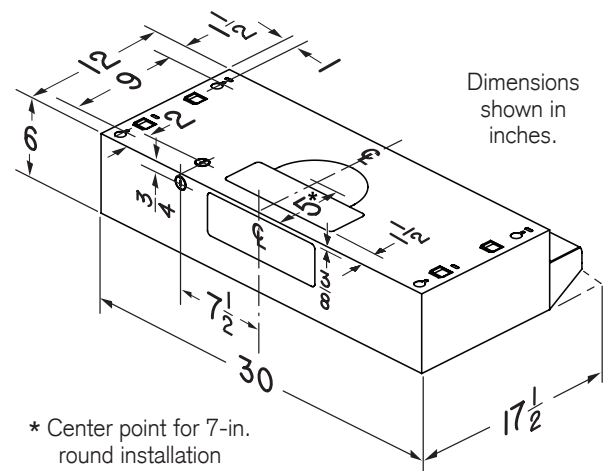

PERFORMANCE				
Duct Orientation	Size	Damper	Sones	CFM @ 0.1 Ps
Vertical - Rectangular	3¼-in. x 10-in.	Included	7.0	160
Horizontal - Rectangular	3¼-in. x 10-in.	Included	7.0	190
Vertical - Round	7-in.	BP87Q (purchase separately)	8.0	220

FEATURES	
Control type	2-speed Rocker
Lighting	1-level Rocker 1- 75W, A19 incandescent bulb (purchase separately)
Fan Blade	Polymeric
Grease Filter with Light Lens	1 - Washable aluminum 11-3/8" x 11-3/4" (BP57 included)
Installation Hardware	EZ1 brackets
Heat Sentry	no
Energy Star	no
ADA Compatible	yes
AC INPUT	
115V, 60 Hz - 1.8 AMPS	
OPTIONAL ACCESSORIES	
7-in. Round Damper	BP87Q
Electrical Cord Kit	HCK44
Wall Mount Kit	35
MOUNTING HEIGHT	
20-in. to 25-in. from cooktop to bottom of hood	
LIMITED WARRANTY	
1-year See www.broan.com for full warranty text.	
FOR INDOOR USE ONLY	