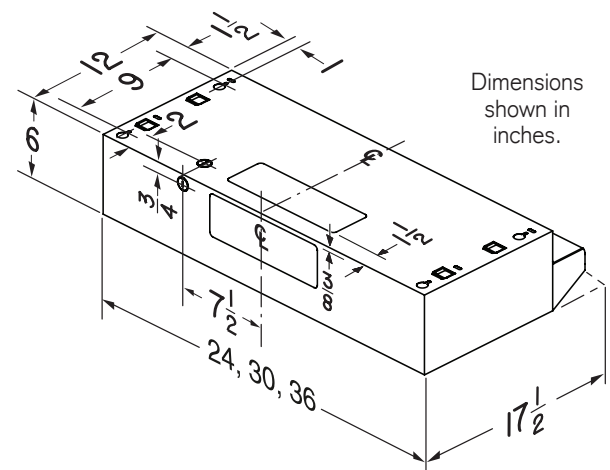

Constructed with quality and good-looks, the BUEZO provides reliable performance whether ducted vertically or horizontally.

SIZE	WHITE ON WHITE	BLACK	GREASE FILTER (replacement)
24-in.	BUEZO24WW		BP29
30-in.	BUEZO30WW	BUEZO30BL	BP29
36-in.	BUEZO36WW		BP29

PERFORMANCE				
Duct Orientation	Size	Damper	Sones	CFM @ 0.1 Ps
Vertical - Rectangular	3¼-in. x 10-in.	Included	6.5	160
Horizontal - Rectangular	3¼-in. x 10-in.	Included	6.5	160

FEATURES	
Control type	2-speed Rocker
Lighting	1-level Rocker 1- 75W, A19 incandescent bulb (purchase separately)
Fan Blade & Light Lens	Polymeric
Grease Filter	1- Washable aluminum 8-3/4" x 10-1/2" (BP29 included)
Installation Hardware	EZ1 brackets
Heat Sentry	no
Energy Star	no
ADA Compatible	yes
AC INPUT	
120V, 60 Hz - 2.0 AMPS	
OPTIONAL ACCESSORIES	
Electrical Cord Kit	HCK44
Wall Mount Brackets	35
MOUNTING HEIGHT	
18-in. to 24-in. from cooktop to bottom of hood	
LIMITED WARRANTY	
1-year See www.broan.com for full warranty text.	
FOR INDOOR USE ONLY	