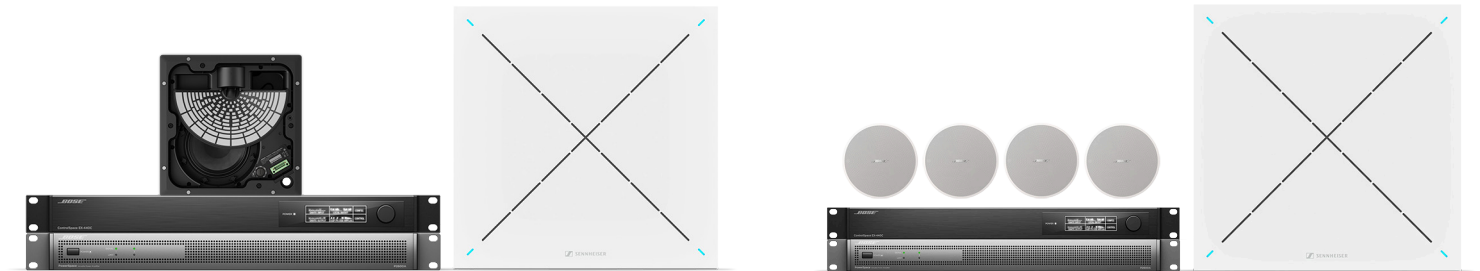

Bose ES1 system

Bose DS4 system

*Bose and Sennheiser products sold separately. Please contact your Bose or Sennheiser representative for more information.