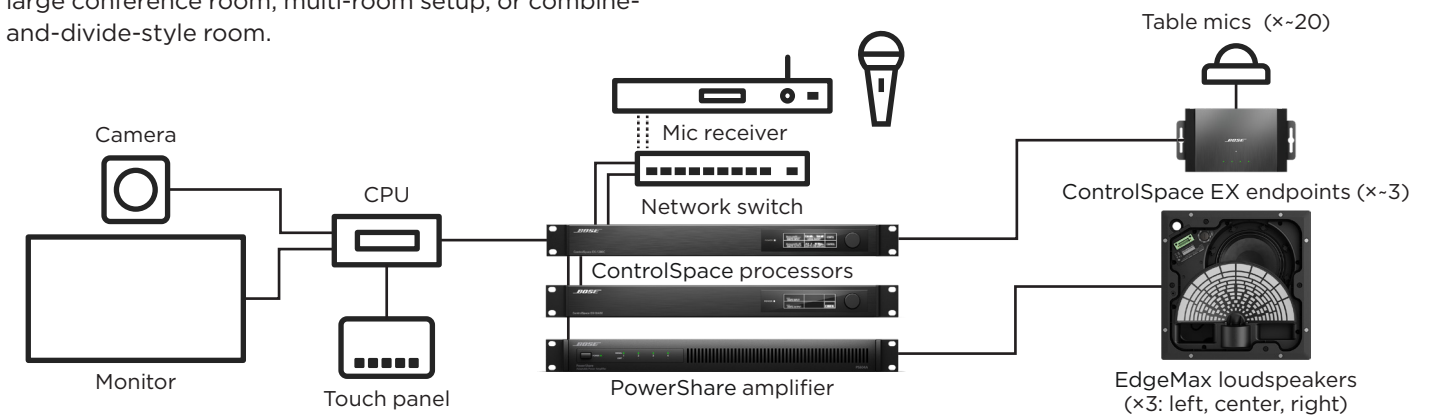

*Bose and Sennheiser products sold separately. Please contact your Bose or Sennheiser representative for more information.