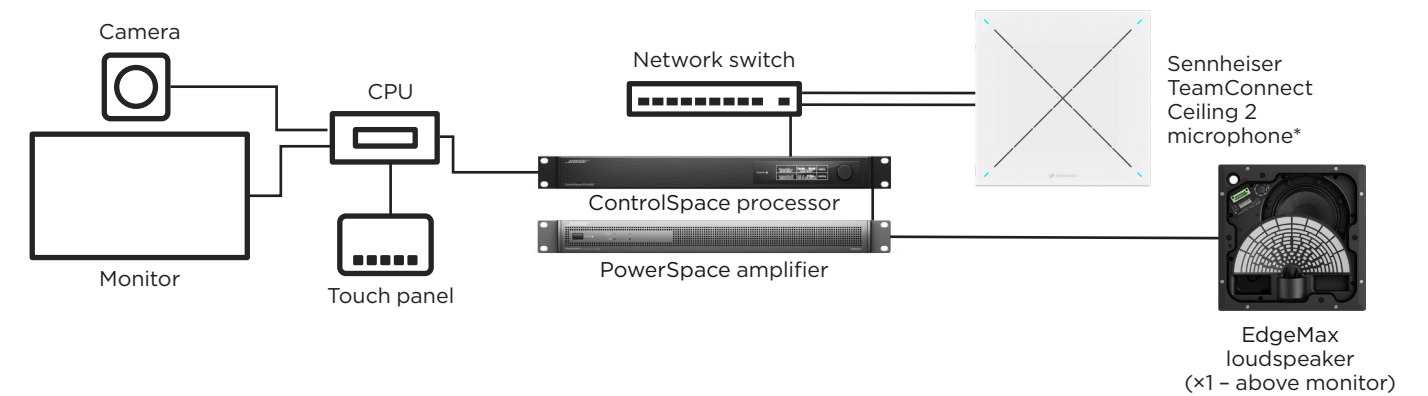

Integrated meeting rooms 2

With loudspeakers designed for vocal intelligibility and processors featuring specialized conference room algorithms, Bose Work solutions help keep the whole team on the same page. Beyond the ES1 system seen above, the Bose Work line of integrated conferencing products includes scalable solutions to fit virtually any large conference room, multi-room setup, or combine-and-divide-style room.

Integrators can choose from a wide range of products, combining Bose loudspeakers, amplifiers, endpoints, and processors to create perfectly tailored solutions that effectively cover a room of a given size, acoustic signature, ambient noise level, and more. Below is just one example.