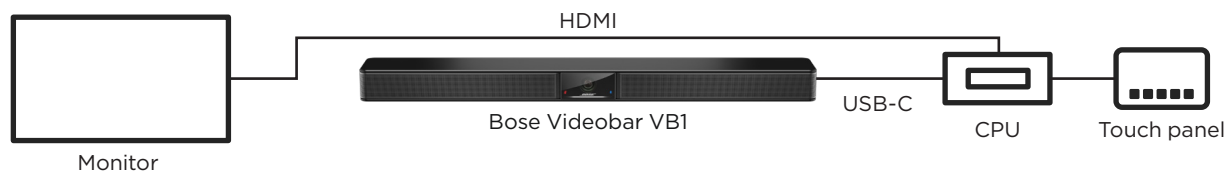

Integrated meeting rooms 1

The Bose ES1 system* is a fully certified solution, ready for quick deployment and configuration of the electronics, reducing installation time. And it's more than fully integrated — it's truly integrated. Completely out of the way. With fewer devices on walls or tabletops, meeting participants

can stand, sit, or move around the room freely with the confidence that they'll hear and be heard. With the ES1 system, it's easier for teams to focus on ideas, move projects forward, and work better, together.