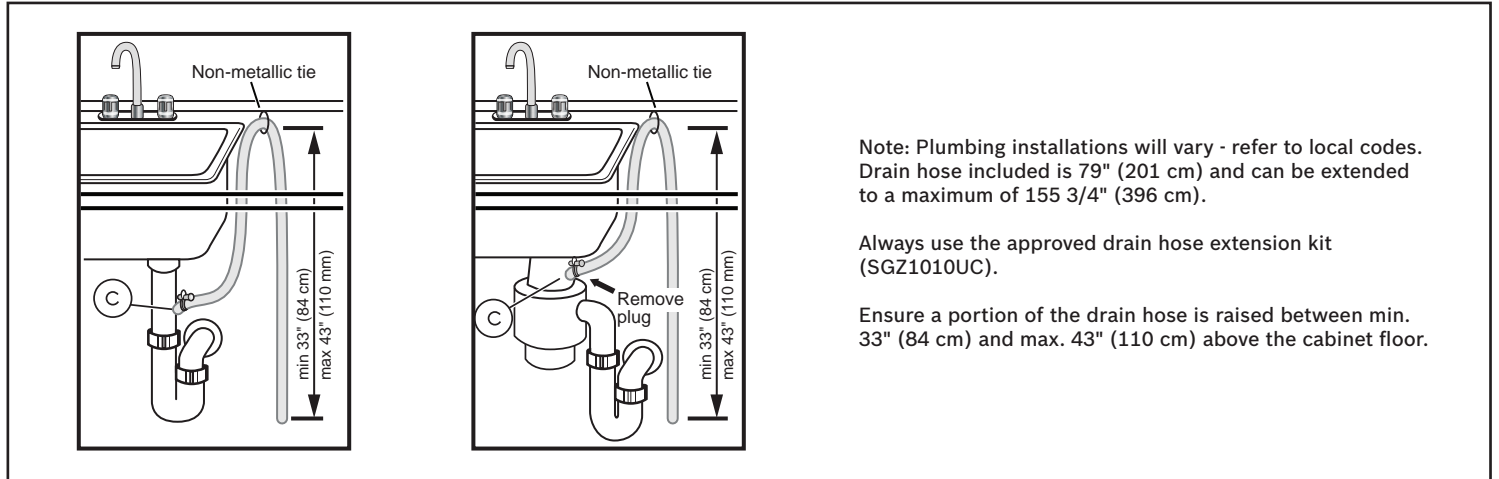

Notes: All height, width and depth dimensions are shown in inches. BSH reserves the absolute and unrestricted right to change product materials and specifications, at any time, without notice. Consult the product's installation instructions for final dimensional data and other details prior to making cutout.

24" Bar Handle Dishwasher

800 Series – Stainless Steel SHXM78Z55N

BOSCH

Invented for life

Installation Details

Accessories: To purchase Bosch accessories, cleaners & parts please visit www.bosch-home.com/us/store or call 1-800-944-2904 (Mon to Fri 5 am to 6 pm PST, Sat 6 am to 3 pm PST).