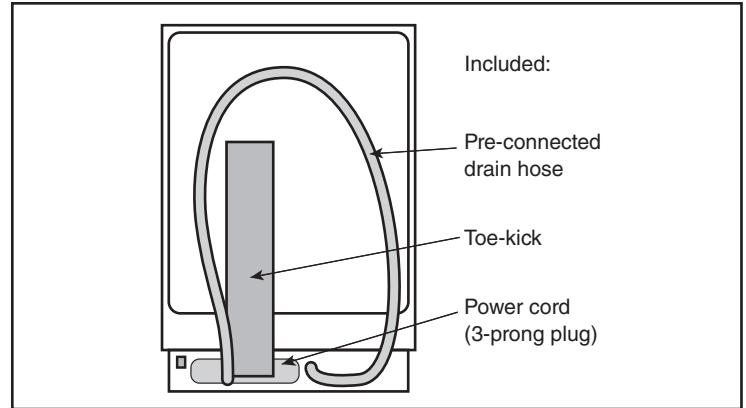

Notes: All height, width and depth dimensions are shown in inches. BSH reserves the absolute and unrestricted right to change product materials and specifications, at any time, without notice. Consult the product's installation instructions for final dimensional data and other details prior to making cutout.

24" Bar Handle Dishwasher

800 Series – Black SHX78CM6N

BOSCH

Invented for life

Installation Details

Accessories: To purchase Bosch accessories, cleaners & parts please visit www.bosch-home.com/us/store or call 1-800-944-2904 (Mon to Fri 5 am to 6 pm PST, Sat 6 am to 3 pm PST).