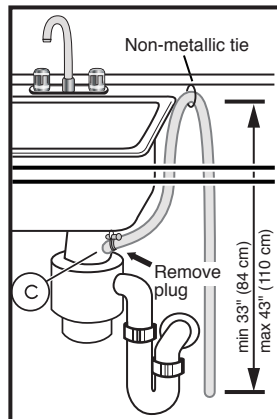

Notes: All height, width and depth dimensions are shown in inches. BSH reserves the absolute and unrestricted right to change product materials and specifications, at any time, without notice. Consult the product's installation instructions for final dimensional data and other details prior to making cutout.

24" Recessed Handle Dishwasher

300 Series – Stainless Steel SHE53CE5N

BOSCH
Invented for life

Installation Details

Note: Plumbing installations will vary - refer to local codes. Drain hose included is 79" (201 cm) and can be extended to a maximum of 155 3/4" (396 cm).