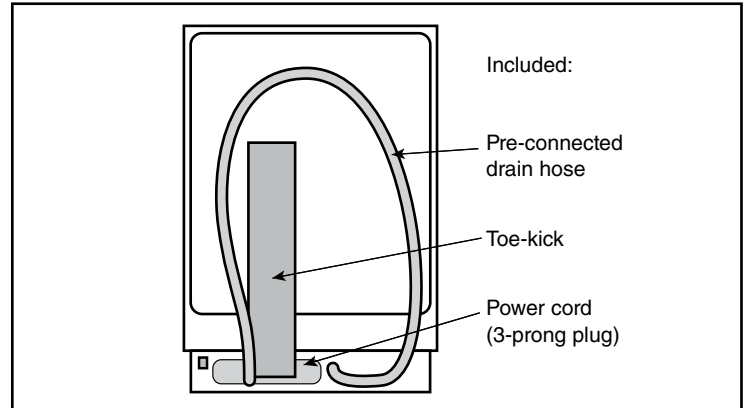

Notes: All height, width and depth dimensions are shown in inches. BSH reserves the absolute and unrestricted right to change product materials and specifications, at any time, without notice. Consult the product's installation instructions for final dimensional data and other details prior to making cutout.

24" Recessed Handle Dishwasher

300 Series – Stainless Steel SHE53CE5N

BOSCH

Invented for life

Installation Details

Accessories: To purchase Bosch accessories, cleaners & parts please visit www.bosch-home.com/us/store or call 1-800-944-2904 (Mon to Fri 5 am to 6 pm PST, Sat 6 am to 3 pm PST).