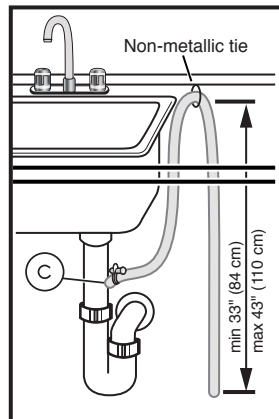

Notes: All height, width and depth dimensions are shown in inches. BSH reserves the absolute and unrestricted right to change product materials and specifications, at any time, without notice. Consult the product's installation instructions for final dimensional data and other details prior to making cutout.

24" Recessed Handle Dishwasher

300 Series – Stainless Steel SHE53CE5N

BOSCH
Invented for life

Installation Details

Note: Plumbing installations will vary - refer to local codes. Drain hose included is 79" (201 cm) and can be extended to a maximum of 155 3/4" (396 cm).