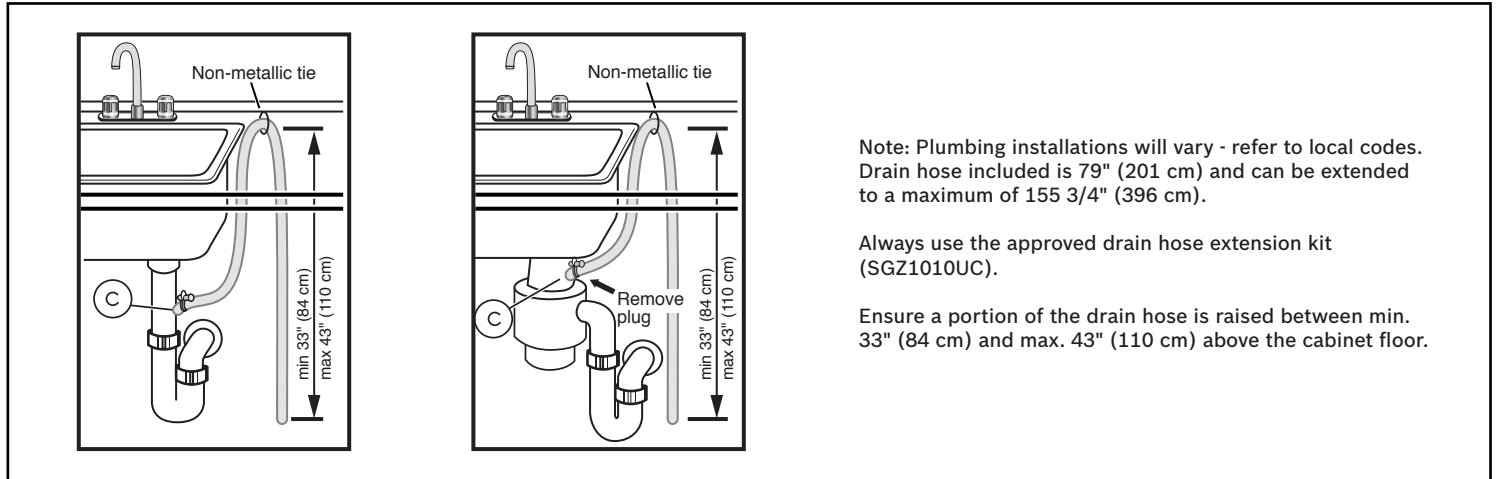

24" Recessed Handle Dishwasher

300 Series – Stainless Steel SHE53B75UC

BOSCH

Invented for life

Installation Details

Accessories: To purchase Bosch accessories, cleaners & parts please visit www.bosch-home.com/us/store or call 1-800-944-2904 (Mon to Fri 5 am to 6 pm PST, Sat 6 am to 3 pm PST).

Notes: All height, width and depth dimensions are shown in inches. BSH reserves the absolute and unrestricted right to change product materials and specifications, at any time, without notice. Consult the product's installation instructions for final dimensional data and other details prior to making cutout.

Warranties: Please see Use & Care manual or Bosch website for statement of limited warranty.

For more information on our entire line of products, go to www.bosch-home.com/us or call 1-800-944-2904

© BSH Home Appliances Corporation. All rights reserved. Bosch is a registered trademark of Robert Bosch GmbH.