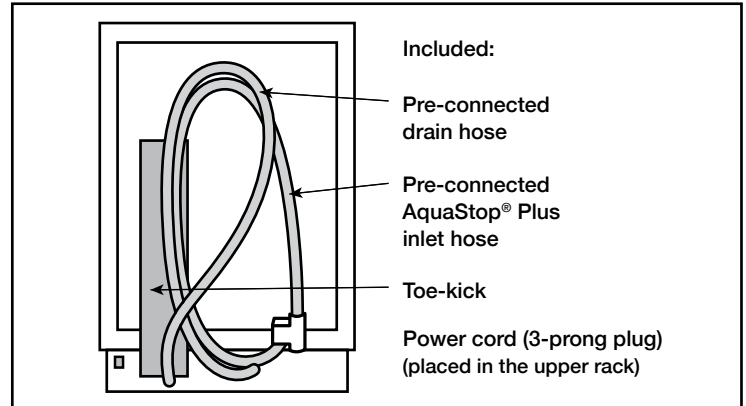

24" Recessed Handle Dishwasher

300 Series – Stainless Steel SHE53B75UC

BOSCH

Invented for life

Installation Details

Accessories: To purchase Bosch accessories, cleaners & parts please visit www.bosch-home.com/us/store or call 1-800-944-2904 (Mon to Fri 5 am to 6 pm PST, Sat 6 am to 3 pm PST).

Notes: All height, width and depth dimensions are shown in inches. BSH reserves the absolute and unrestricted right to change product materials and specifications, at any time, without notice. Consult the product's installation instructions for final dimensional data and other details prior to making cutout.

Warranties: Please see Use & Care manual or Bosch website for statement of limited warranty.

For more information on our entire line of products, go to www.bosch-home.com/us or call 1-800-944-2904

© BSH Home Appliances Corporation. All rights reserved. Bosch is a registered trademark of Robert Bosch GmbH.