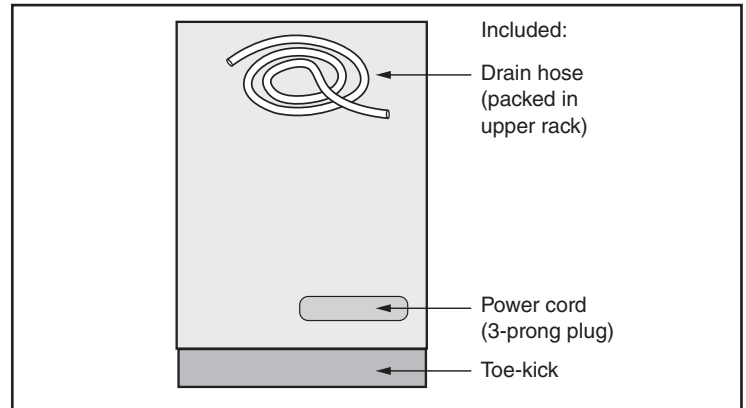

Notes: All height, width and depth dimensions are shown in inches. BSH reserves the absolute and unrestricted right to change product materials and specifications, at any time, without notice. Consult the product's installation instructions for final dimensional data and other details prior to making cutout.

24" Recessed Handle Dishwasher

100 Series – Stainless Steel SHE3AEE5N

BOSCH

Invented for life

Installation Details

Accessories: To purchase Bosch accessories, cleaners & parts please visit www.bosch-home.com/us/store or call 1-800-944-2904 (Mon to Fri 5 am to 6 pm PST, Sat 6 am to 3 pm PST).