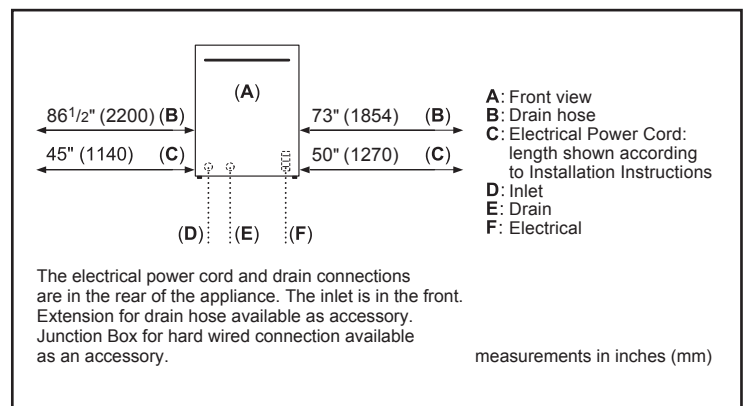

24" Recessed Handle Dishwasher

100 Series – Stainless Steel SHE3AEE5N

BOSCH

Invented for life

Installation Details

Accessories: To purchase Bosch accessories, cleaners & parts please visit www.bosch-home.com/us/store or call 1-800-944-2904 (Mon to Fri 5 am to 6 pm PST, Sat 6 am to 3 pm PST).

Notes: All height, width and depth dimensions are shown in inches. BSH reserves the absolute and unrestricted right to change product materials and specifications, at any time, without notice. Consult the product's installation instructions for final dimensional data and other details prior to making cutout.

Warranties: Please see Use & Care manual or Bosch website for statement of limited warranty.

For more information on our entire line of products, go to www.bosch-home.com/us or call 1-800-944-2904

© BSH Home Appliances Corporation. All rights reserved. Bosch is a registered trademark of Robert Bosch GmbH.