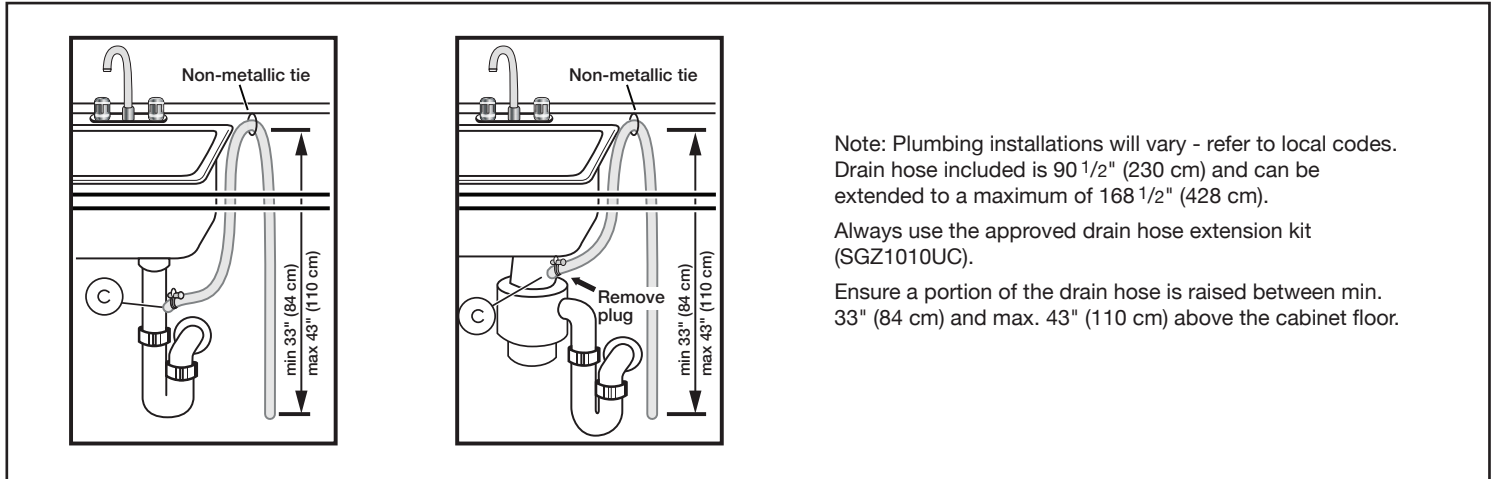

Notes: All height, width and depth dimensions are shown in inches. BSH reserves the absolute and unrestricted right to change product materials and specifications, at any time, without notice. Consult the product's installation instructions for final dimensional data and other details prior to making cutout.

24" Recessed Handle Dishwasher

100 Series – Stainless Steel SHE3AEE5N

BOSCH

Invented for life

Installation Details

Note: Plumbing installations will vary - refer to local codes. Drain hose included is 90 1/2" (230 cm) and can be extended to a maximum of 168 1/2" (428 cm).