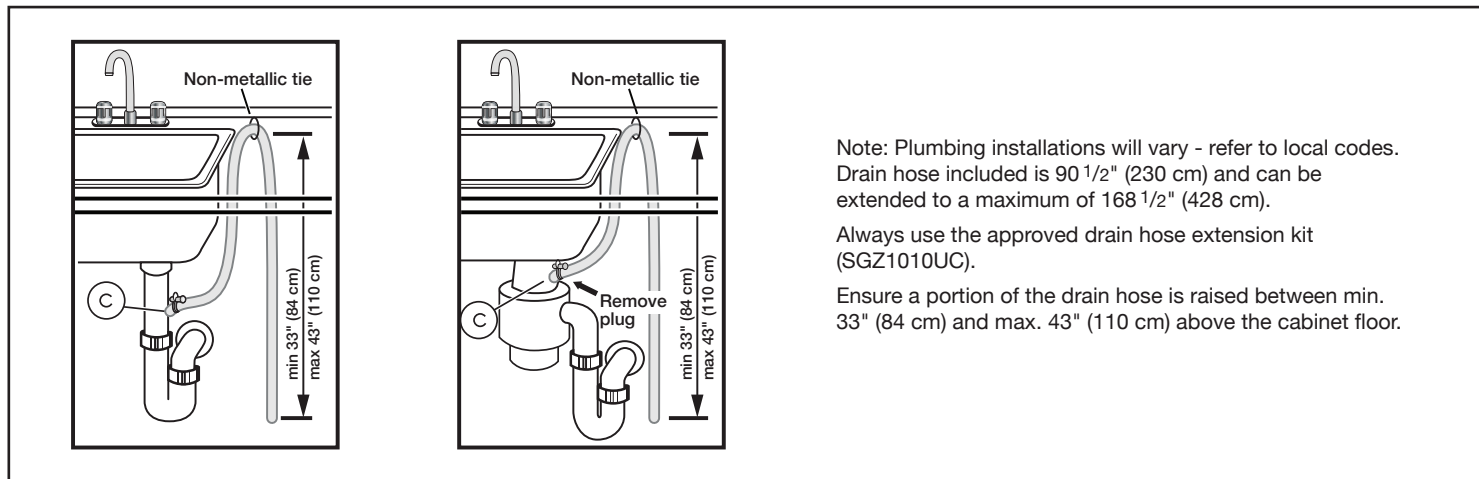

Notes: All height, width and depth dimensions are shown in inches. BSH reserves the absolute and unrestricted right to change product materials and specifications, at any time, without notice. Consult the product's installation instructions for final dimensional data and other details prior to making cutout.

24" Recessed Handle Dishwasher

100 Series – Stainless Steel SHE3AEE5N

BOSCH

Invented for life

Installation Details

Accessories: To purchase Bosch accessories, cleaners & parts please visit www.bosch-home.com/us/store or call 1-800-944-2904 (Mon to Fri 5 am to 6 pm PST, Sat 6 am to 3 pm PST).