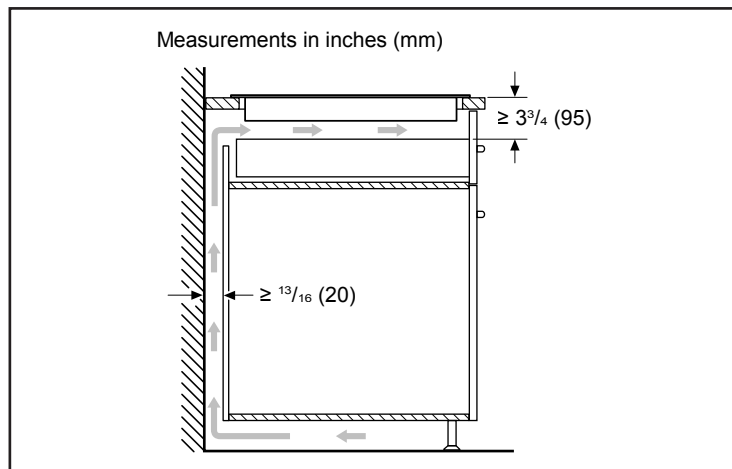

36" Induction Cooktop

800 Series – Black with Stainless Steel Frame NIT8660SUC

BOSCH

Invented for life

Installation Details

Accessories: To purchase Bosch accessories, cleaners & parts please visit www.bosch-home.com/us/store or call 1-800-944-2904 (Mon to Fri 5 am to 6 pm PST, Sat 6 am to 3 pm PST).

Notes: All height, width and depth dimensions are shown in inches. BSH reserves the absolute and unrestricted right to change product materials and specifications, at any time, without notice. Consult the product's installation instructions for final dimensional data and other details prior to making cutout.

Warranties: Please see Use & Care manual or Bosch website for statement of limited warranty.

For more information on our entire line of products, go to www.bosch-home.com/us or call 1-800-944-2904

© BSH Home Appliances Corporation. All rights reserved. Bosch is a registered trademark of Robert Bosch GmbH.