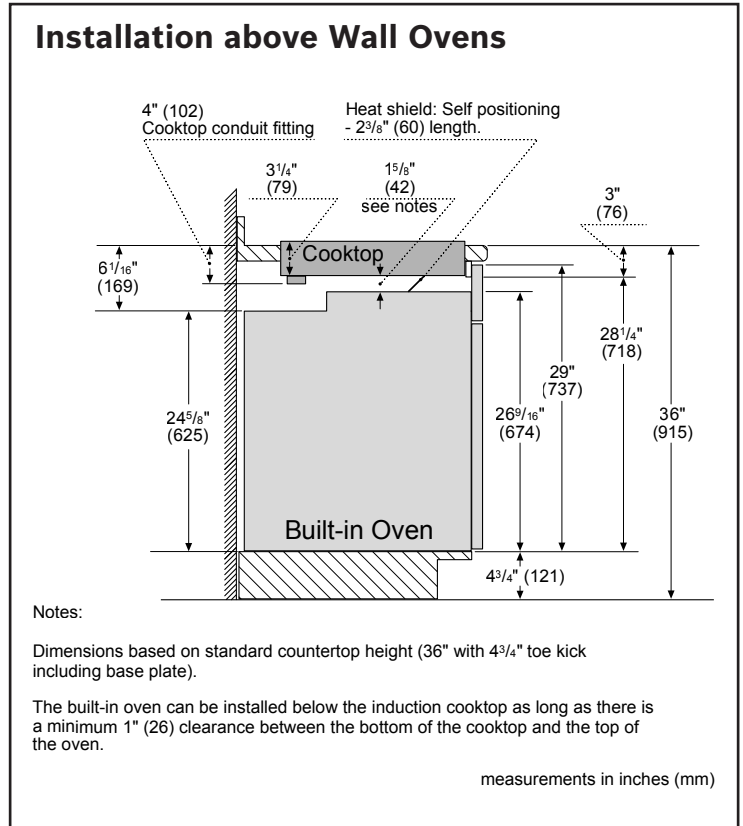

Dimensions & Weight

Overall appliance dimensions (HxWxD)	4 1/8" x 37" x 21 1/4"
Required cutout size (HxWxD)	4 1/8" x 34 7/8" x 20"
Minimum distance from counter front	2 1/4"
Minimum distance from rear wall	2"
Net weight	53 lbs

Notes: All height, width and depth dimensions are shown in inches. BSH reserves the absolute and unrestricted right to change product materials and specifications, at any time, without notice. Consult the product's installation instructions for final dimensional data and other details prior to making cutout.

36" Induction Cooktop

800 Series – Black with Stainless Steel Frame NIT8660SUC

BOSCH

Invented for life

Installation Details

Accessories: To purchase Bosch accessories, cleaners & parts please visit www.bosch-home.com/us/store or call 1-800-944-2904 (Mon to Fri 5 am to 6 pm PST, Sat 6 am to 3 pm PST).