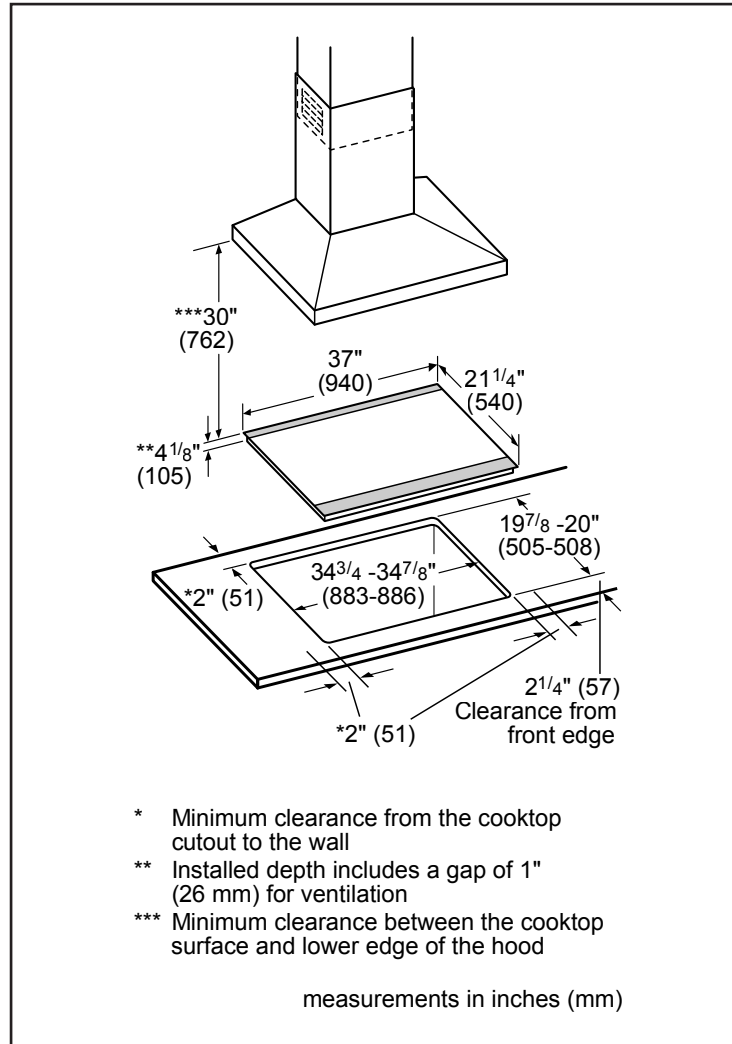

36" Induction Cooktop

800 Series – Black with Stainless Steel Frame NIT8660SUC

BOSCH

Invented for life

Installation Details

Accessories: To purchase Bosch accessories, cleaners & parts please visit www.bosch-home.com/us/store or call 1-800-944-2904 (Mon to Fri 5 am to 6 pm PST, Sat 6 am to 3 pm PST).

Notes: All height, width and depth dimensions are shown in inches. BSH reserves the absolute and unrestricted right to change product materials and specifications, at any time, without notice. Consult the product's installation instructions for final dimensional data and other details prior to making cutout.

Warranties: Please see Use & Care manual or Bosch website for statement of limited warranty.

For more information on our entire line of products, go to www.bosch-home.com/us or call 1-800-944-2904

© BSH Home Appliances Corporation. All rights reserved. Bosch is a registered trademark of Robert Bosch GmbH.