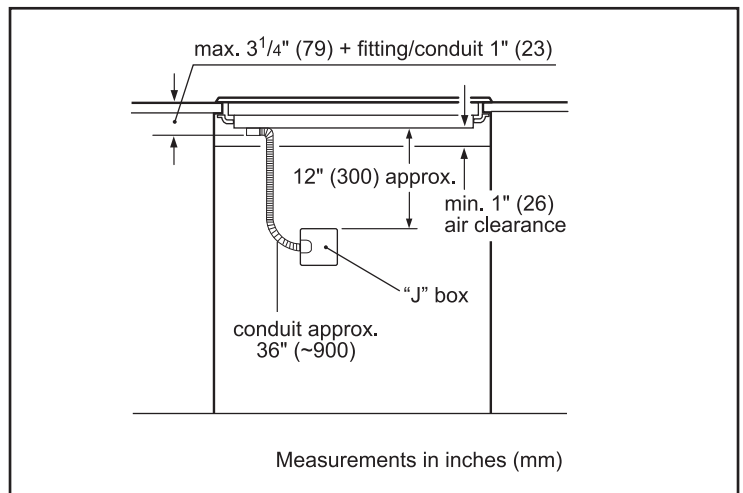

36" Induction Cooktop

800 Series – Black with Stainless Steel Frame NIT8660SUC

BOSCH

Invented for life

Installation Details

Accessories: To purchase Bosch accessories, cleaners & parts please visit www.bosch-home.com/us/store or call 1-800-944-2904 (Mon to Fri 5 am to 6 pm PST, Sat 6 am to 3 pm PST).

Notes: All height, width and depth dimensions are shown in inches. BSH reserves the absolute and unrestricted right to change product materials and specifications, at any time, without notice. Consult the product's installation instructions for final dimensional data and other details prior to making cutout.

Warranties: Please see Use & Care manual or Bosch website for statement of limited warranty.

For more information on our entire line of products, go to www.bosch-home.com/us or call 1-800-944-2904

© BSH Home Appliances Corporation. All rights reserved. Bosch is a registered trademark of Robert Bosch GmbH.