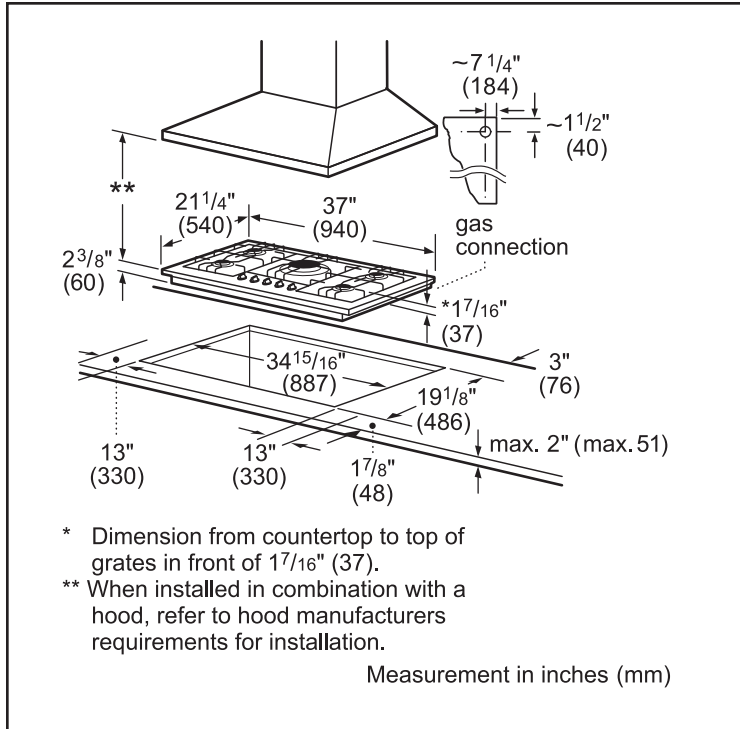

36" Gas Cooktop

Benchmark® Series – Stainless Steel NGMP658UC

BOSCH

Invented for life

Important: Information is preliminary and should be used for planning purposes only.

Installation Details

Accessories: To purchase Bosch accessories, cleaners & parts please visit www.bosch-home.com/us/store or call 1-800-944-2904 (Mon to Fri 5 am to 6 pm PST, Sat 6 am to 3 pm PST).

Notes: All height, width and depth dimensions are shown in inches. BSH reserves the absolute and unrestricted right to change product materials and specifications, at any time, without notice. Consult the product's installation instructions for final dimensional data and other details prior to making cutout.

Warranties: Please see Use & Care manual or Bosch website for statement of limited warranty.

For more information on our entire line of products, go to www.bosch-home.com/us or call 1-800-944-2904

© BSH Home Appliances Corporation. All rights reserved. Bosch is a registered trademark of Robert Bosch GmbH.