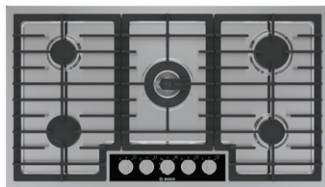

36" Gas Cooktop

Benchmark® Series – Stainless Steel NGMP658UC

BOSCH
Invented for life

NGMP658UC
Stainless Steel

The Benchmark® Series gas cooktop with FlameSelect® is a better way to cook with gas and delivers precision flame levels for consistent results.

Features & Benefits

FlameSelect® offers 9 distinct power levels and delivers precision flame height every time for consistent, repeatable results.

Digital display indicates the power level selected and informs you of the burner's residual heat.

Dual-ring power burner has 2 rings for low and high flame settings so you can go from simmer to sear with ease.

Dishwasher safe heavy-duty enameled cast iron grates makes cleanup simple and convenient.

OptiSim® burner offers more flame control at the lowest settings for precise simmering and melting.

General Properties

No. of burners	5
Knob color	Stainless Steel Appearance
Control location	Front-Center
Sealed burners	Yes
Valves	Five 9-Level Gas Step Valves
Ignition system	Electronic; Thermocouple Flame Monitor Control
Cooktop surface material	Stainless Steel
Grate material	Cast Iron
Grate features	Continuous Grates, Dishwasher Safe