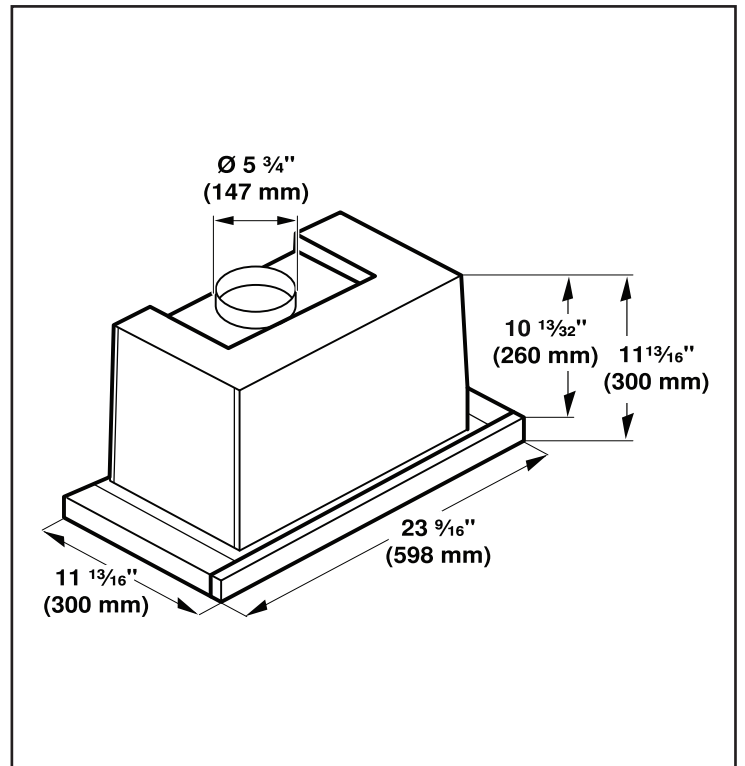

24" Pull-Out Hood

500 Series – Stainless Steel HUI54452UC

BOSCH

Invented for life

Installation Details

Accessories: To purchase Bosch accessories, cleaners & parts please visit www.bosch-home.com/us/store or call 1-800-944-2904 (Mon to Fri 5 am to 6 pm PST, Sat 6 am to 3 pm PST).

Notes: All height, width and depth dimensions are shown in inches. BSH reserves the absolute and unrestricted right to change product materials and specifications, at any time, without notice. Consult the product's installation instructions for final dimensional data and other details prior to making cutout.

Warranties: Please see Use & Care manual or Bosch website for statement of limited warranty.

For more information on our entire line of products, go to www.bosch-home.com/us or call 1-800-944-2904

© BSH Home Appliances Corporation. All rights reserved. Bosch is a registered trademark of Robert Bosch GmbH.