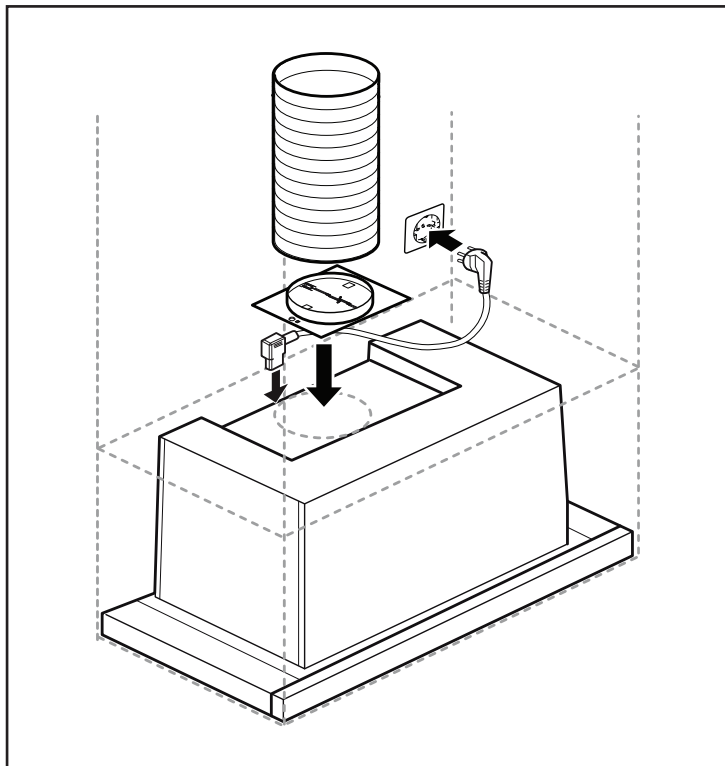

Notes: All height, width and depth dimensions are shown in inches. BSH reserves the absolute and unrestricted right to change product materials and specifications, at any time, without notice. Consult the product's installation instructions for final dimensional data and other details prior to making cutout.

24" Pull-Out Hood

500 Series – Stainless Steel HUI54452UC

BOSCH

Invented for life

Installation Details

Accessories: To purchase Bosch accessories, cleaners & parts please visit www.bosch-home.com/us/store or call 1-800-944-2904 (Mon to Fri 5 am to 6 pm PST, Sat 6 am to 3 pm PST).