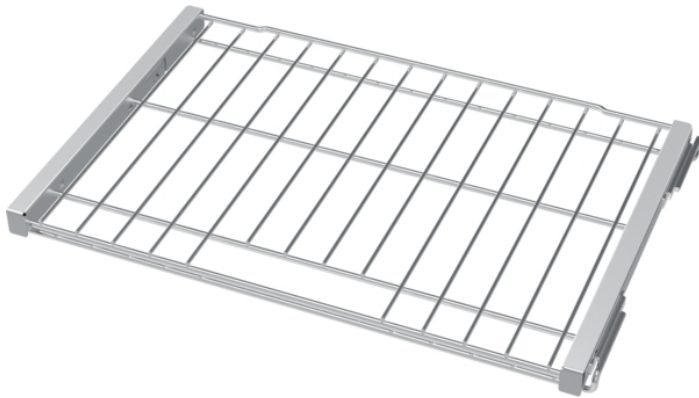

30" Telescopic Rack, HEZTR301

Features and Benefits

- Full Extension Telescopic Rack
- Ball Bearing Rack Guides
- Easy and Safe Handling of the Heaviest Dishes
- Installs in any 30" Bosch Wall Oven and Slide in Range

Litho Date: 08/2017

30" Telescopic Rack, HEZTR301

Features

Product Description	
Product group	Accessory
Brand	Bosch
Product name / series name	
SKU	HEZTR301
Internal article number	HEZTR301
EAN code	4242002781433
Product packaging dimensions (HxWxD) (in)	
Net weight (lbs)	7
Gross weight (lbs)	8
Quantity per packing unit	
Standard number of units per pallet	
UPC code	825225908739
Name of product image	MCSA00652242_HEZTR301_def.jpg