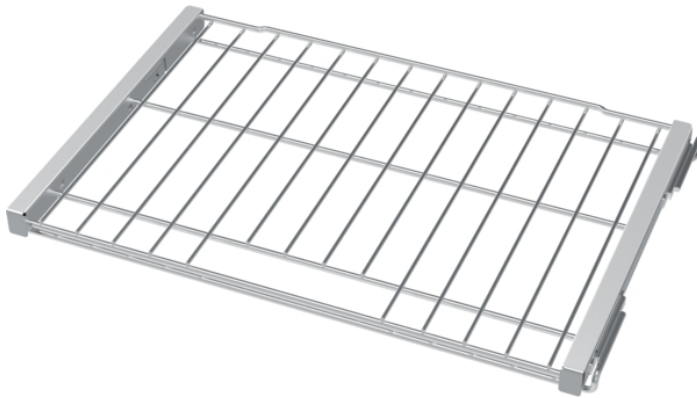

30" Telescopic Rack, HEZTR301

Features and Benefits

- Full Extension Telescopic Rack
- Ball Bearing Rack Guides
- Easy and Safe Handling of the Heaviest Dishes
- Installs in any 30" Bosch Wall Oven and Slide in Range

Litho Date: 08/2017

30" Telescopic Rack, HEZTR301

Features

Product Description	
Product group	Accessory
Brand	Bosch
Product name / series name	
SKU	HEZTR301
Internal article number	HEZTR301
EAN code	4242002781433
Product packaging dimensions (HxWxD) (in)	
Net weight (lbs)	7
Gross weight (lbs)	8
Quantity per packing unit	
Standard number of units per pallet	
UPC code	825225908739
Name of product image	MCSA00652242_HEZTR301_def.jpg