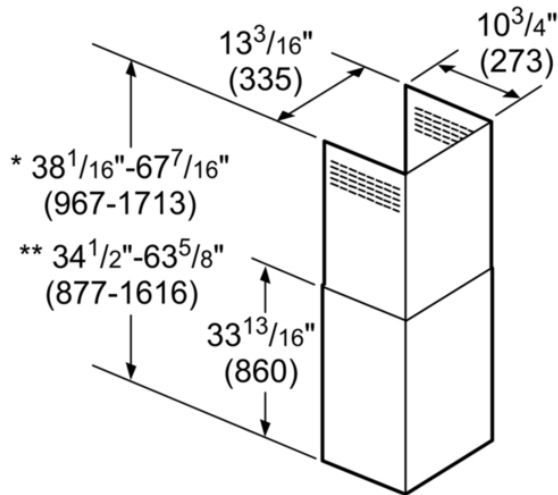

HCPEXT5UC

Pyramid Canopy Chimney Hood Duct Extension Accessory Kit 500 Series - Stainless Steel

- Recirculating installation
- ** Ducted installation

measurements in inches (mm)

Features

Product Description	
Product group	Accessory
Brand	Bosch
Product name / series name	
SKU	HCPEXT5UC
Internal article number	00000000011002372
EAN code	4242002797830
Product packaging dimensions (HxWxD) (in)	
Net weight (lbs)	20
Gross weight (lbs)	22
Quantity per packing unit	
Standard number of units per pallet	
UPC code	825225909736
Name of product image	MCSA00682541_HCPEXT5UC_def.jpg

Technical Specification

Notes: All height, width and depth dimensions are shown in inches. *Please refer to installation instructions prior to making cutout. BSH reserves the absolute and unrestricted right to change product materials and specifications, at any time, without notice. Consult the product's installation instructions for final dimensional data and other details. Applicable product warranty can be found in a accompanying product literature or you may contact your account manager for further details.

For more information on our entire line of products, go to boschappliances.com or call 1-800-944-2904.

Copyright ©2017 BSH Home Appliances Corporation. All rights reserved. Bosch is a registered trademark of Robert Bosch GmbH.

Litho Date: 09/2017