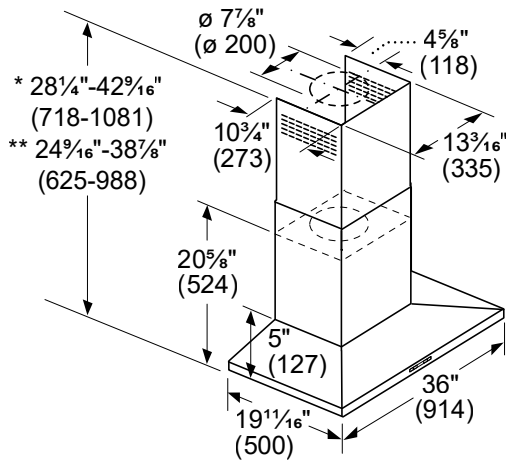

Notes: All height, width and depth dimensions are shown in inches. BSH reserves the absolute and unrestricted right to change product materials and specifications, at any time, without notice. Consult the product's installation instructions for final dimensional data and other details prior to making cutout.

36" Pyramid Canopy Chimney Hood

800 Series – Black Stainless Steel HCP86641UC

BOSCH

Invented for life

Installation Details

- * Recirculating installation
- ** Ducted installation

Installation height above cooking surface:
 24"-34" (610 mm-864 mm) to Electric
 27"-34" (686 mm-864 mm) to Gas