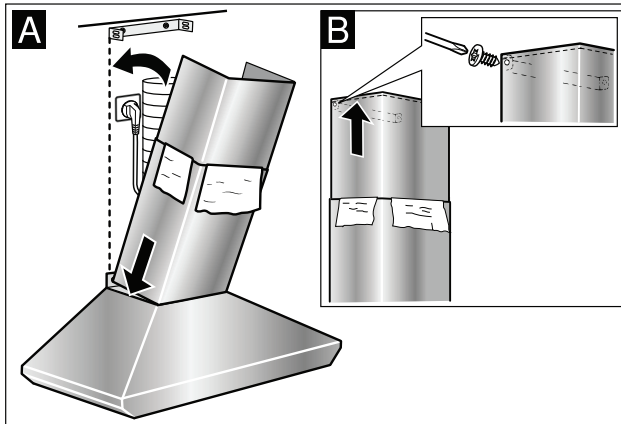

- A Lower flue duct
- B Upper flue duct