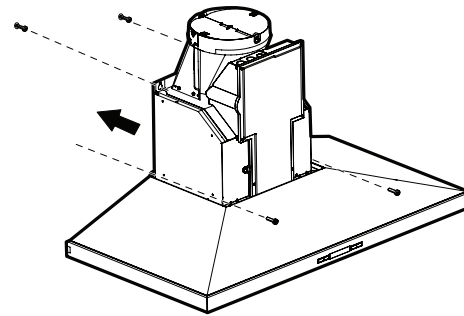

Accessories: To purchase Bosch accessories, cleaners & parts please visit www.bosch-home.com/us/store or call 1-800-944-2904 (Mon to Fri 5 am to 6 pm PST, Sat 6 am to 3 pm PST).

Notes: All height, width and depth dimensions are shown in inches. BSH reserves the absolute and unrestricted right to change product materials and specifications, at any time, without notice. Consult the product's installation instructions for final dimensional data and other details prior to making cutout.

Warranties: Please see Use & Care manual or Bosch website for statement of limited warranty.

For more information on our entire line of products, go to www.bosch-home.com/us or call 1-800-944-2904

© BSH Home Appliances Corporation. All rights reserved. Bosch is a registered trademark of Robert Bosch GmbH.