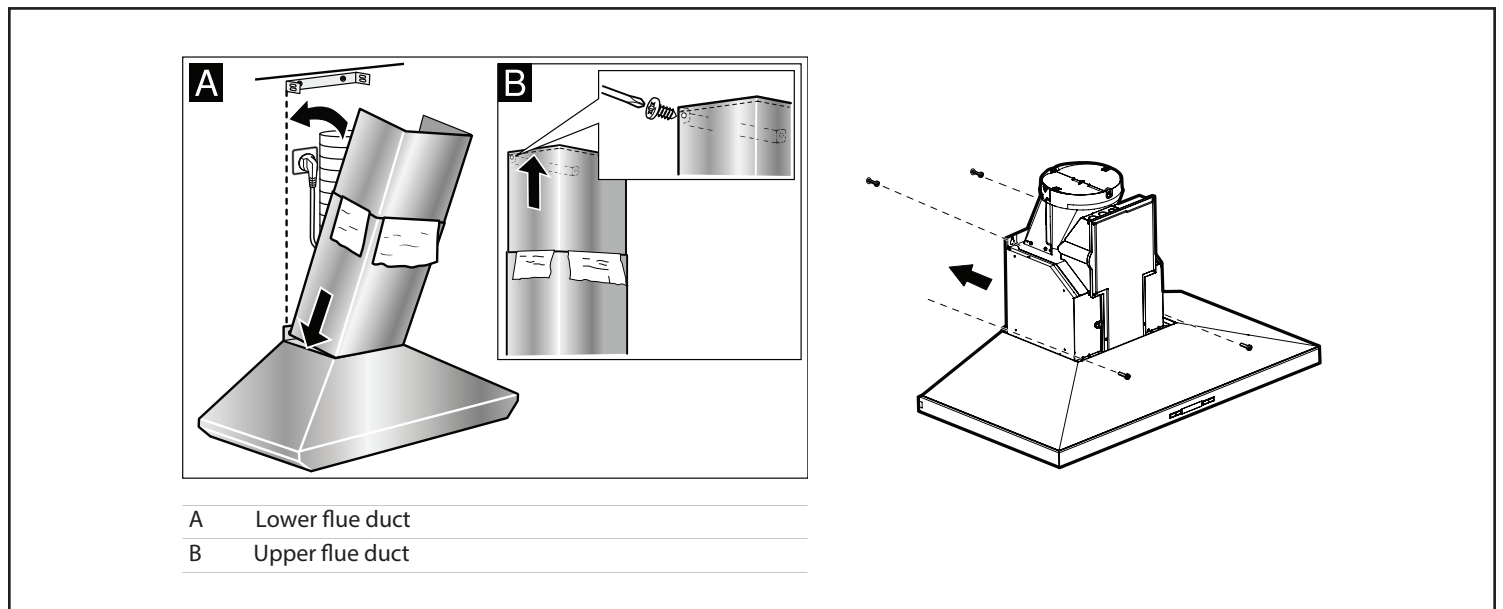

Notes: All height, width and depth dimensions are shown in inches. BSH reserves the absolute and unrestricted right to change product materials and specifications, at any time, without notice. Consult the product's installation instructions for final dimensional data and other details prior to making cutout.

36" Pyramid Canopy Chimney Hood

300 Series – Stainless Steel HCP36E52UC

BOSCH

Invented for life

Installation Details

Accessories: To purchase Bosch accessories, cleaners & parts please visit www.bosch-home.com/us/store or call 1-800-944-2904 (Mon to Fri 5 am to 6 pm PST, Sat 6 am to 3 pm PST).