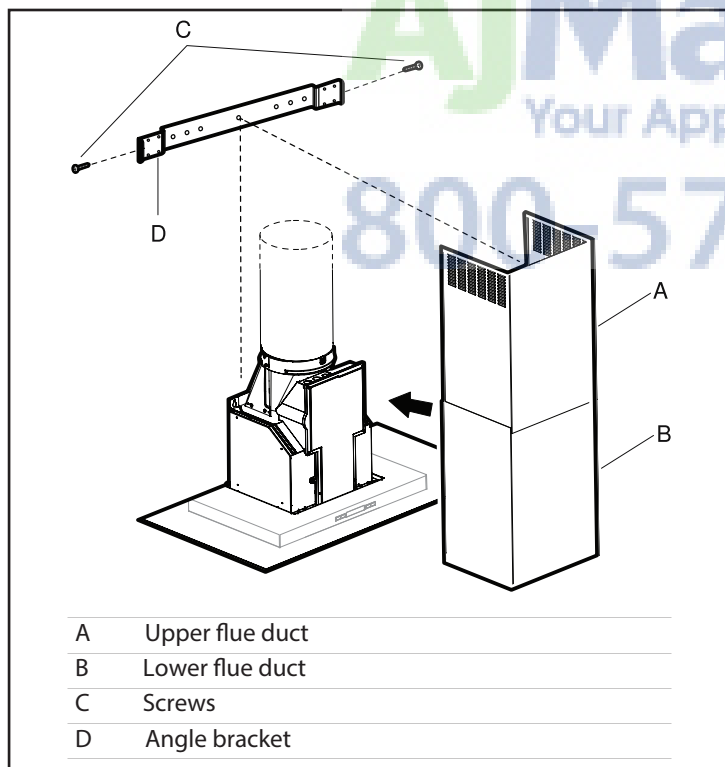

36" Glass Canopy Chimney Hood

Benchmark™ Series - Stainless Steel HCG56651UC

Installation Details

For help and assistance with Bosch accessories please visit: www.bosch-eshop.com/eshop/bosch/us or call 1-800-944-2904 Mon-Fri 5am to 6pm PST Sat 6am to 3pm PST

Notes: All height, width and depth dimensions are shown in inches. Please refer to installation instructions prior to making cutout. BSH reserves the absolute and unrestricted right to change product materials and specifications, at any time, without notice. Consult the product's installation instructions for final dimensional data and other details. Applicable product warranty can be found in accompanying product literature or you may contact your account manager for further details.