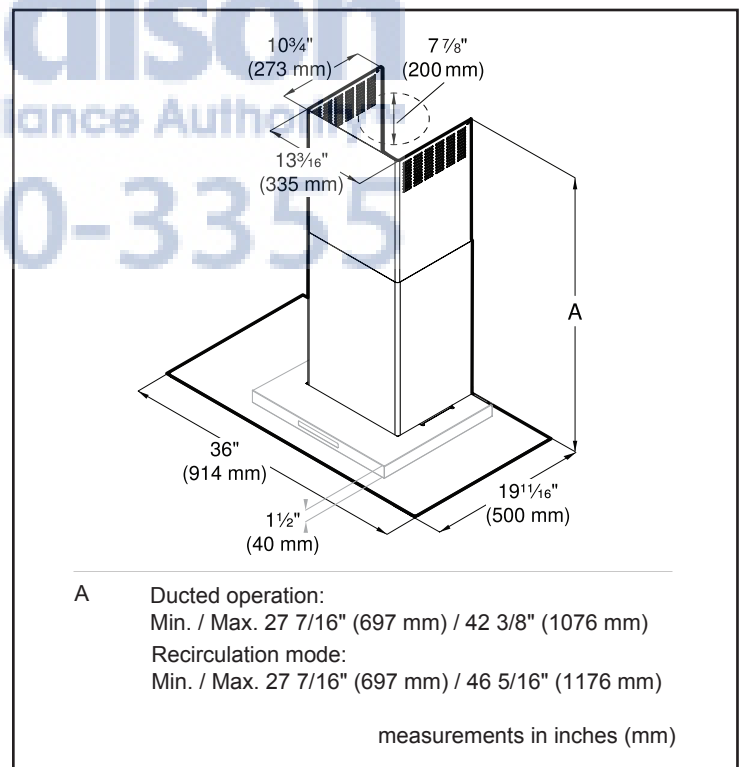

36" Glass Canopy Chimney Hood

Benchmark™ Series - Stainless Steel HCG56651UC

Installation Details

For help and assistance with Bosch accessories please visit: www.bosch-eshop.com/eshop/bosch/us or call 1-800-944-2904 Mon-Fri 5am to 6pm PST Sat 6am to 3pm PST

Notes: All height, width and depth dimensions are shown in inches. Please refer to installation instructions prior to making cutout. BSH reserves the absolute and unrestricted right to change product materials and specifications, at any time, without notice. Consult the product's installation instructions for final dimensional data and other details. Applicable product warranty can be found in accompanying product literature or you may contact your account manager for further details.

Warranties: Bosch warrants that the Product is free from defects in materials and workmanship for a period of three hundred and sixty-five (365) days from the date of purchase. The foregoing timeline begins to run upon the date of purchase, and shall not be stalled, tolled, extended, or suspended, for any reason whatsoever. This Product is also warranted to be free from cosmetic defects in material and workmanship (such as scratches of stainless steel, paint/porcelain blemishes, chip, dents, or other damage to the finish of the Product, for a period of thirty (30) days from the date of purchase or closing date for new construction. This cosmetic warranty excludes slight color variations due to inherent differences in painted and porcelain parts, as well as differences caused by kitchen lighting, product location, or other similar factors. This cosmetic warranty specifically excludes any display, floor, "As Is", or "B" stock appliances.

For more information on our entire line of products, go to www.bosch-home.com/us or call 1-800-944-2904

© BSH Home Appliances Corporation. All rights reserved. Bosch is a registered trademark of Robert Bosch GmbH.