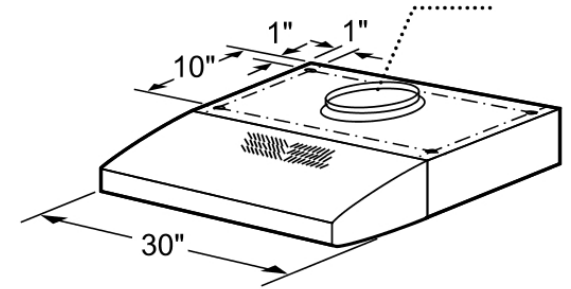

Consumption and connection features

UPC code : 825225846734
 Material : Stainless steel
 Volts (V) : 120
 Frequency (Hz) : 60
 Approval certificates : CSA, UL
 Plug type : 120V-3 prong
 Overall appliance dimensions (HxWxD) (in) : 4 3/4" / 4 3/4" x 30" x 20"
 Product packaging dimensions (HxWxD) (in) : 12.99 x 23.99 x 35.99
 Required distance above cooktop/ranges : 30"/30"
 Net weight (lbs) : 42
 Gross weight (lbs) : 48
 Motor location : Installed in carcass
 No-return airflow flap : No

Bosch
 DUH30152UC
 30" Hood, Stainless

Predecessor:

Successor:

EAN code:
 4242002420233

sales programme:

BOSCH

DUH30152UC
300 Series
30" Under Cabinet Ventilation

Dimensions in inches

Measurements in inches