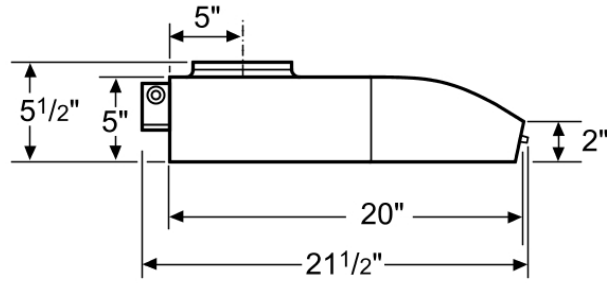

Consumption and connection features

UPC code : 825225846734
 Material : Stainless steel
 Volts (V) : 120
 Frequency (Hz) : 60
 Approval certificates : CSA, UL
 Plug type : 120V-3 prong
 Overall appliance dimensions (HxWxD) (in) : 4 3/4" / 4 3/4" x 30" x 20"
 Product packaging dimensions (HxWxD) (in) : 12.99 x 23.99 x 35.99
 Required distance above cooktop/ranges : 30"/30"
 Net weight (lbs) : 42
 Gross weight (lbs) : 48
 Motor location : Installed in carcass
 No-return airflow flap : No

Bosch
 DUH30152UC
 30" Hood, Stainless

Predecessor:

Successor:

EAN code:
 4242002420233

sales programme:

BOSCH

DUH30152UC
300 Series
30" Under Cabinet Ventilation

Dimensions in inches

Measurements in inches