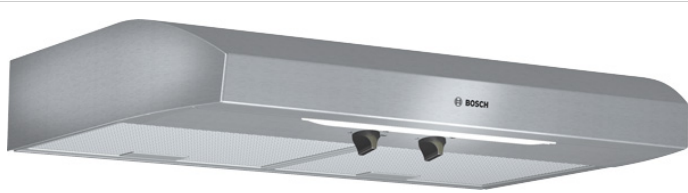

BOSCH

DUH30152UC
300 Series
30" Under Cabinet Ventilation

Appearance

- Brushed Stainless Steel Finish

Convenience

- Top or Rear Venting Options
- Dishwasher-safe Mesh Filters
- Easy to Use Rotary Controls
- Ducted or Non-ducted Options
- 2 Incandescent Lights

Performance

- 280 CFM Blower Included
- Three Power Levels
- Quickly and Quietly Clears the Air of Smoke and Odor

Included accessories**Optional accessories****Alternative colors available****Technical Data****Product Features**

Operating Mode : Convertable: Ducted / Recirculating
 Number of speed settings : 3-stage
 Optional accessories : DHZ3002UC
 Number of lights : 2
 Type of lamps used : Bulbs
 Total power of the lamps (W) : 80
 Grease filter material : Metal grease filter
 Grease filter type : Multilayer cassette

Consumption and connection features

UPC code : 825225846734
 Material : Stainless steel
 Volts (V) : 120
 Frequency (Hz) : 60
 Approval certificates : CSA, UL
 Plug type : 120V-3 prong
 Overall appliance dimensions (HxWxD) (in) : 4 3/4" / 4 3/4" x 30" x 20"
 Product packaging dimensions (HxWxD) (in) : 12.99 x 23.99 x 35.99
 Required distance above cooktop/ranges : 30"/30"
 Net weight (lbs) : 42
 Gross weight (lbs) : 48
 Motor location : Installed in carcass
 No-return airflow flap : No