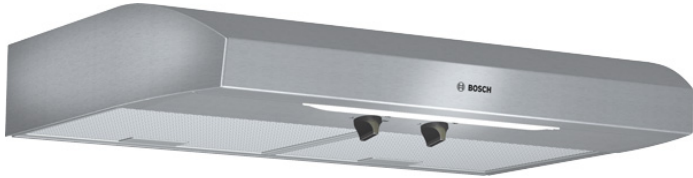

BOSCH

DUH30152UC
300 Series
30" Under Cabinet Ventilation

Dimensions in inches