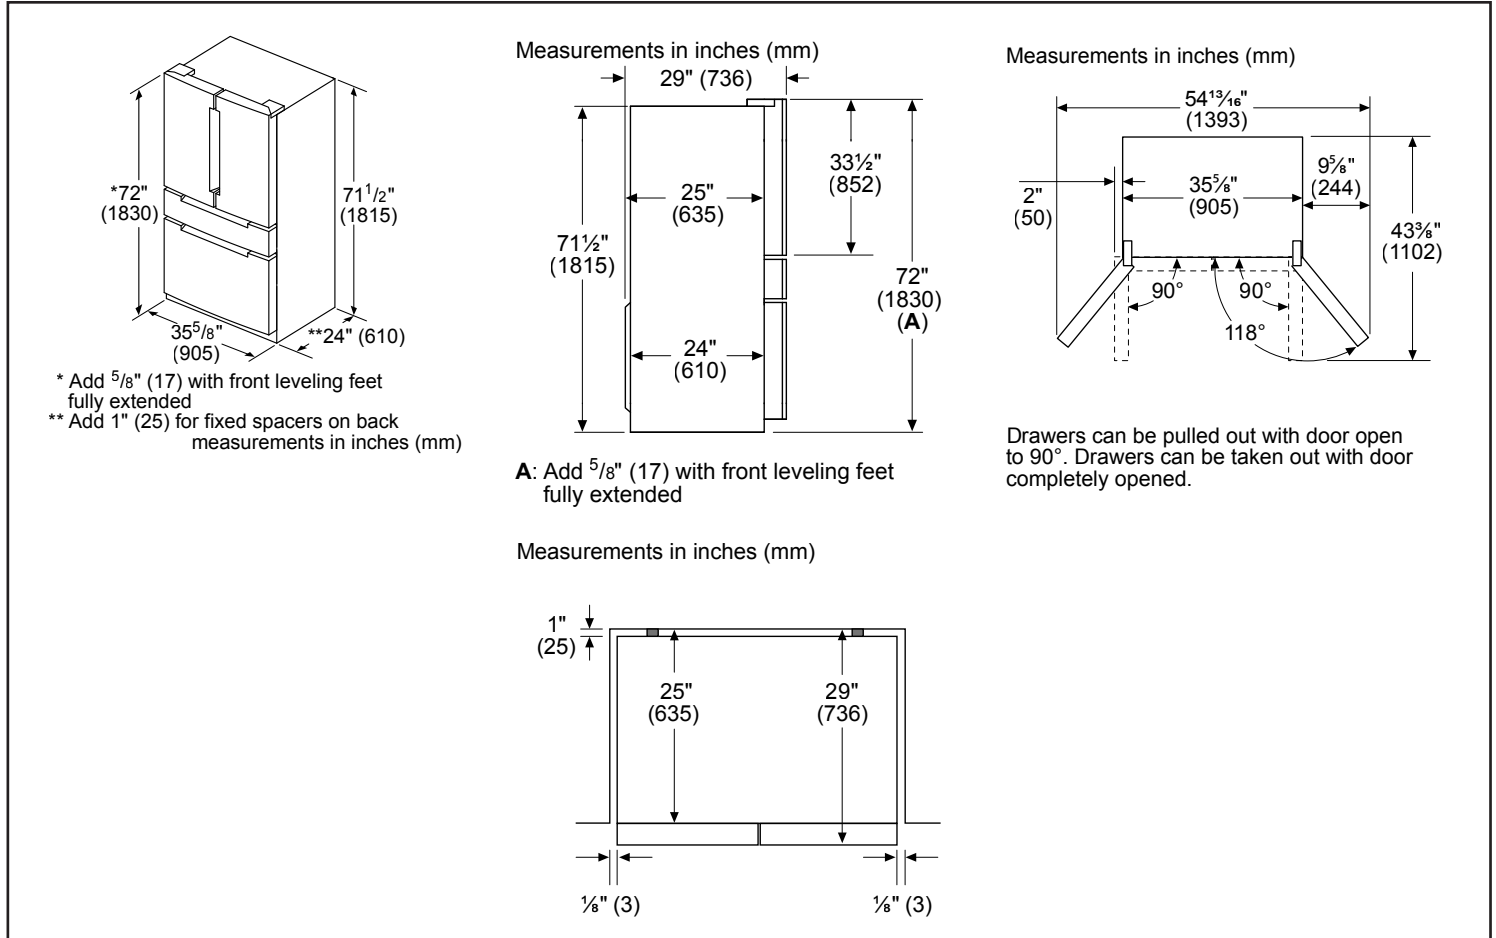

36" Counter-Depth 4-Door Refrigerator

800 Series – Refreshment Center – Glass over Stainless Steel B36CL81ENG

Installation Details

Accessories: To purchase Bosch accessories, cleaners & parts please visit www.bosch-home.com/us/store or call 1-800-944-2904 (Mon to Fri 5 am to 6 pm PST, Sat 6 am to 3 pm PST).

Notes: All height, width and depth dimensions are shown in inches. BSH reserves the absolute and unrestricted right to change product materials and specifications, at any time, without notice. Consult the product's installation instructions for final dimensional data and other details prior to making cutout.

Warranties: Please see Use & Care manual or Bosch website for statement of limited warranty.

For more information on our entire line of products, go to www.bosch-home.com/us or call 1-800-944-2904

© BSH Home Appliances Corporation. All rights reserved. Bosch is a registered trademark of Robert Bosch GmbH.