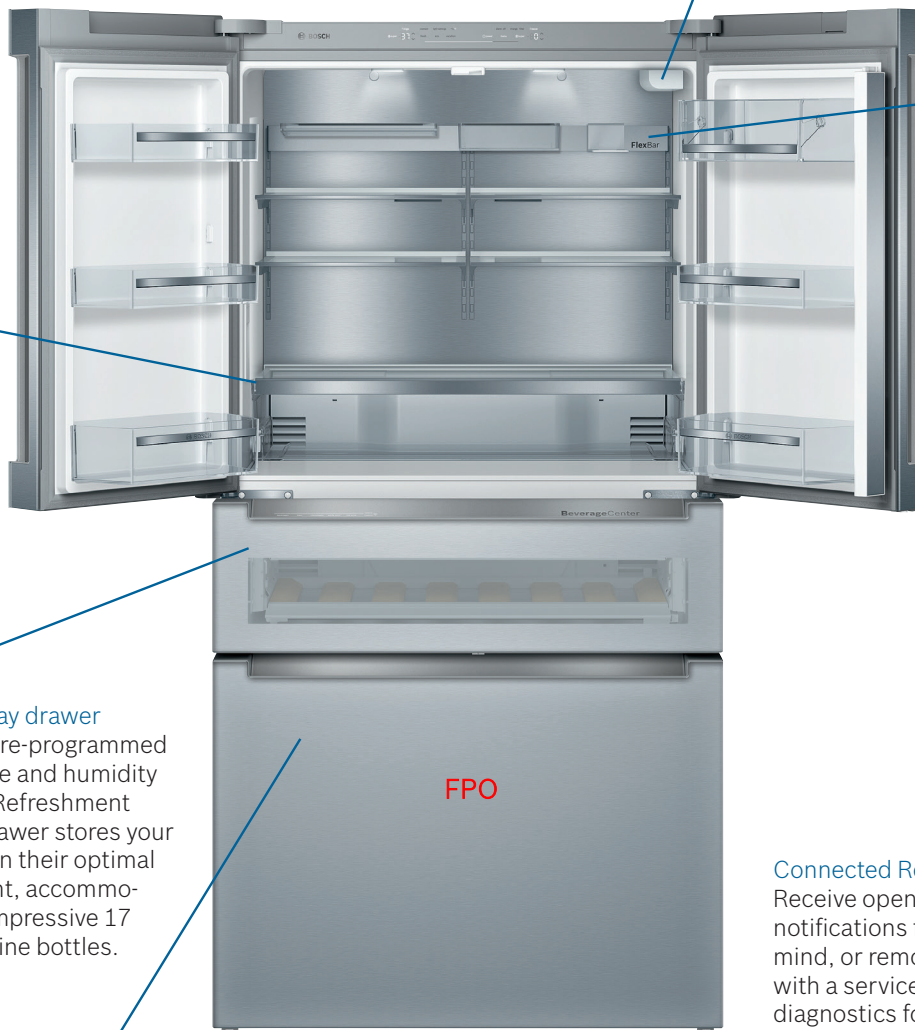

New French Door Freestanding Refrigerator

Refreshment Center™ Refrigerator - 800 Series - B36CL81ENG

BOSCH

Invented for life

Thoughtful Features

True counter-depth

Refrigerator sits flush with the countertop for a built-in look and feel.

Filtered internal water

Beautifully hidden inside, our dual-dispensing interior water lets you enjoy pure fresh water with the touch of a button or tap of your glass or bottle.

Glass display drawer

Featuring pre-programmed temperature and humidity levels, the Refreshment Center™ drawer stores your beverages in their optimal environment, accommodating an impressive 17 standard wine bottles.

Filtered pyramid ice

Enjoy beautiful, pyramid-shaped ice right from your freezer. Choose the ice bin, or remove completely for a full drawer of ice storage.

Adjustable FlexBar™

Organize your fridge in new ways. FlexBar creates extra space in your refrigerator – it's the perfect home for wine bottles, condiment jars, eggs, and more.

Interior design details

Beautifully designed in both form and function with stunning LED illumination from corner to corner, and a cool stainless steel back wall.

Connected Refrigerator

Receive open door notifications for peace of mind, or remotely connect with a servicer with remote diagnostics for the ultimate convenience.