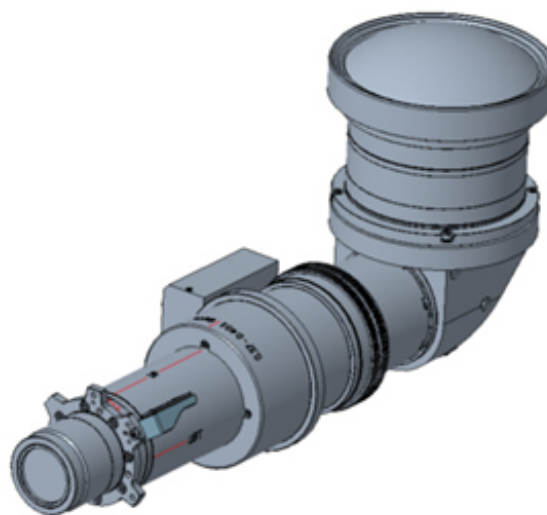

G lens 0.37-0.4:1 UST 90° with support kit

This easy-to-install lens offers a flexible ultra short-throw option which can be used in multiple directions (sideways and upwards).

The lens is ordered as a kit and comes with lens support and safety cable for the most stable performance.

For more information, please contact Barco.

PRODUCT SPECIFICATIONS

G LENS 0.37-0.4:1 UST 90 WITH SUPPORT KIT

Throw Ratio	0.37-0.4:1
-------------	------------

Last updated: 04 Oct 2022

Technical specifications are subject to change without prior notice. Please check www.barco.com for the latest information.