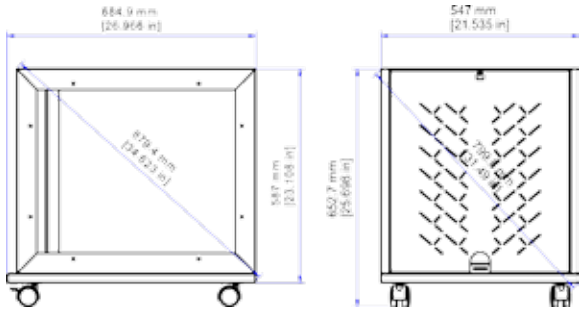

Raw Chestnut

Silver Oak

Black

Call 800.285.8315 or visit AVTEQ.net

DIMENSIONAL DRAWINGS

TeQ Rack - 12RU

Frame Dimensions

Cabinet Dimensions

TeQ Rack - 16RU

Frame Dimensions

Cabinet Dimensions

SPECIFICATIONS

RACK SPACE	FINISHED CABINET DIMENSIONS	PART NUMBER
12RU	26.36" H x 22.92" W x 26.96" D	TR-12
16RU	34.16" H x 22.99" W x 26.96" D	TR-16

Call 800.285.8315 or visit AVTEQ.net