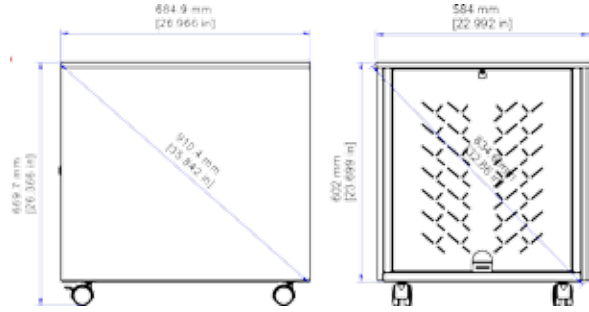

Raw Chestnut

Silver Oak

Black

Call 800.285.8315 or visit AVTEQ.net

DIMENSIONAL DRAWINGS

TeQ Rack - 12RU

Frame Dimensions

Cabinet Dimensions

TeQ Rack - 16RU

Frame Dimensions

Cabinet Dimensions

SPECIFICATIONS

RACK SPACE	FINISHED CABINET DIMENSIONS	PART NUMBER
12RU	26.36" H x 22.92" W x 26.96" D	TR-12
16RU	34.16" H x 22.99" W x 26.96" D	TR-16

Call 800.285.8315 or visit AVTEQ.net