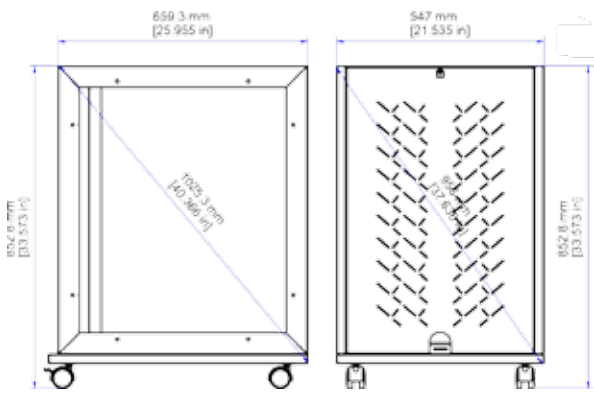

Raw Chestnut

Silver Oak

Black

Call 800.285.8315 or visit AVTEQ.net

DIMENSIONAL DRAWINGS

TeQ Rack - 12RU

Frame Dimensions

Cabinet Dimensions

TeQ Rack - 16RU

Frame Dimensions

Cabinet Dimensions

SPECIFICATIONS

RACK SPACE	FINISHED CABINET DIMENSIONS	PART NUMBER
12RU	26.36" H x 22.92" W x 26.96" D	TR-12
16RU	34.16" H x 22.99" W x 26.96" D	TR-16

Call 800.285.8315 or visit AVTEQ.net