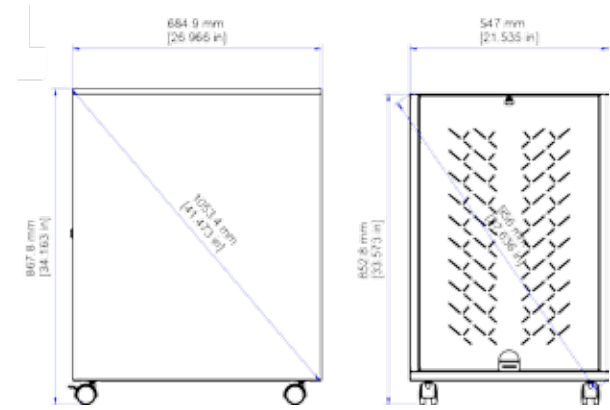

Raw Chestnut

Silver Oak

Black

Call 800.285.8315 or visit AVTEQ.net

DIMENSIONAL DRAWINGS

TeQ Rack - 12RU

Frame Dimensions

Cabinet Dimensions

TeQ Rack - 16RU

Frame Dimensions

Cabinet Dimensions

SPECIFICATIONS

RACK SPACE	FINISHED CABINET DIMENSIONS	PART NUMBER
12RU	26.36" H x 22.92" W x 26.96" D	TR-12
16RU	34.16" H x 22.99" W x 26.96" D	TR-16

Call 800.285.8315 or visit AVTEQ.net