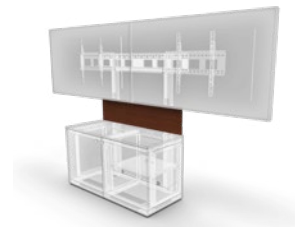

Each bay provides a sliding 3RU rack to house your audio visual equipment. The credenzas are anchored to the wall and include an integrated display mount that supports a single or dual displays.

Our credenzas are made to order with your choice of standard laminate or veneer finishes or can be customized to match existing furniture.

FEATURES

2-Bay Credenzas

- Supports single display up to 98 inches
- Supports dual displays up to 82 inches
- Two 3RU sliding racks
- Adjustable camera shelf positions camera above or below a single display or centered between dual displays.
- Open back for ventilation
- 8-port rack-mounted surge protector
- Round door pulls
- Choice of laminate or veneer finish
- Available as steel frame only
- Ships fully assembled except for display and camera mounting systems

- Supports single display up to 98 inches
- Supports dual displays up to 82 inches
- Supports dual extra large displays up to 86 inches
- Three 3RU sliding racks
- Adjustable camera shelf positions camera above or below a single display or centered between dual displays.
- Open back for ventilation
- 8-port rack-mounted surge protector
- Round door pulls
- Choice of laminate or veneer finish
- Available as steel frame only
- Ships fully assembled except for display and camera mounting systems

Logitech Rally Bar Mount
LRC-MOUNT-24 | LRC-MOUNT-32
LRC-MOUNT-42

Yealink MeetingBar
YEA-24 | YEA-32 | YEA-42

Bose VideoBar VB1 Mount
AVT-VB1-24 | AVT-VB1-32 |
AVT-VB1-42

Rotating Rack
SR-12

Back Bay Covers
CRED2-BC | CRED3-BC