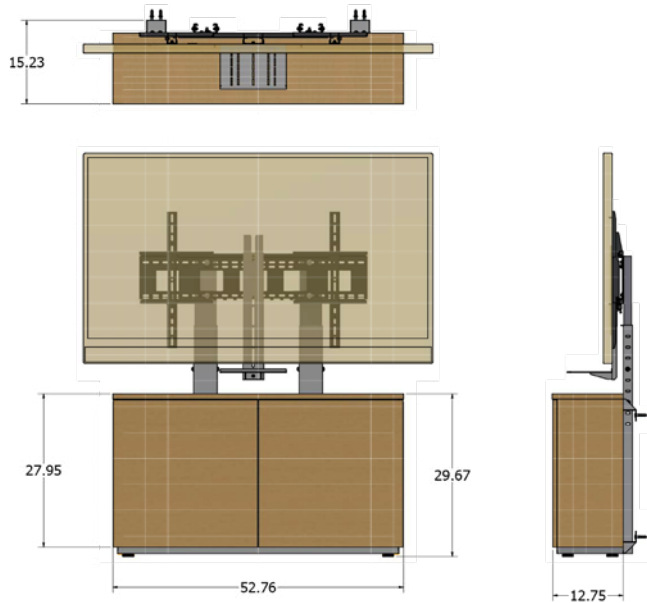

FEATURES

2-Bay Credenzas

- Supports single display up to 98 inches
- Supports dual displays up to 82 inches
- Two 3RU sliding racks
- Adjustable camera shelf positions camera above or below a single display or centered between dual displays.
- Open back for ventilation
- 8-port rack-mounted surge protector
- Round door pulls
- Choice of laminate or veneer finish
- Available as steel frame only
- Ships fully assembled except for display and camera mounting systems

- Supports single display up to 98 inches
- Supports dual displays up to 82 inches
- Supports dual extra large displays up to 86 inches
- Three 3RU sliding racks
- Adjustable camera shelf positions camera above or below a single display or centered between dual displays.
- Open back for ventilation
- 8-port rack-mounted surge protector
- Round door pulls
- Choice of laminate or veneer finish
- Available as steel frame only
- Ships fully assembled except for display and camera mounting systems

CRED3VTHIN-S

CRED3LTHIN-D

DIMENSIONS

Thin 2-Bay Credenza

Thin 3-Bay Credenza

SPECIFICATIONS

Part Number (Single Dual Dual Xtra Large)	Thin 2-Bay: (CRED2LTHIN-S CRED2LTHIN-D) Thin 3-Bay: (CRED3LTHIN-S CRED3LTHIN-D CRED3LTHIN-DX)
Display Sizes	Single: (45-98 Inches) Dual: (45-82 Inches) Dual Extra Large: Up to 86"
Dimensions (HxWxD)	
Thin 2-Bay	52.6 x 30 x 15.2 Inches (1336.04 x 762 x 386.08 mm)
Rack Space	Two 3RU racks
Thin 3-Bay	79 x 30 x 15.2 Inches (2006.6 x 762 x 386.08 mm)
Rack Space	Three 3RU racks
Cabinet	22.5 x 26 x 11.9 Inches (571.5 x 660.4 x 302.26 mm)
Rack (D)	21 Inches
UM-1 Single Display (min-max width)	Min: 27.1 Inches (688.34 mm) Max: 42.2 Inches (1071.88 mm)
UM-2 Dual Display (min-max width)	Min: 57 Inches (1447.8 mm) Max: 93.7 Inches (2379.98 mm)
Credenza Uprights Max Height	65 Inches (1651 mm) from floor to center display