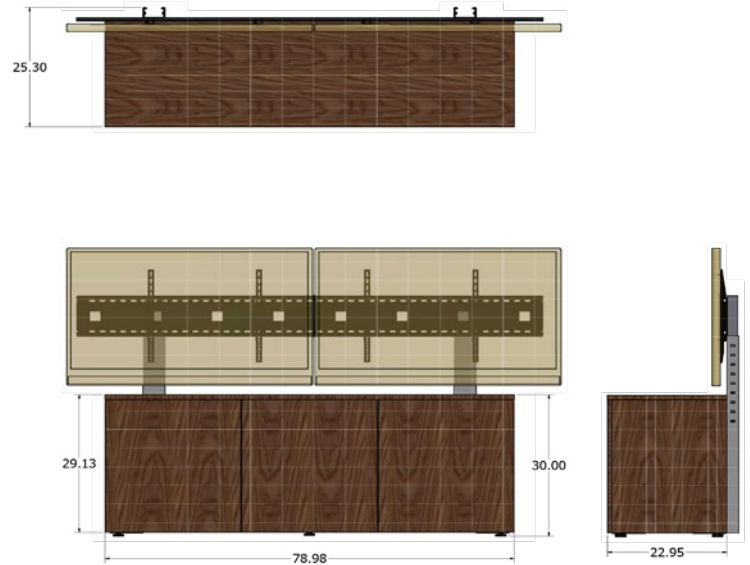

2-Bay & 3-Bay Credenzas

Standard depth, single and dual display cabinets

Avteq credenzas are made to order and perfect for conference rooms, huddle spaces and training centers. Credenzas are fully customizable and designed specifically for commercial AV use. The standard configuration is 22.95 inches deep and includes two or three bays plus storage that supports all your audio visual equipment. The integrated VESA mounting system eliminates wall-mounted displays and supports a single display up to 98", dual displays up to 82", and dual extra large displays up to 86". The back of the credenza is open for maximum ventilation. Optional back covers are available.

3-Bay Credenza

2-Bay Credenza

CUSTOM SIZES

4-Bay Credenza

6-Bay Credenza

DIMENSIONS

2-Bay Credenza

3-Bay Credenza

SPECIFICATIONS

Part Number (Single Dual Dual Xtra Large)	2-Bay: (CRED2V-S CRED2V-D CRED2V-DX) 3-Bay: (CRED3L-S CRED3L-D CRED3L-DX)
Display Sizes	Single: (45-98 inches) Dual: (45-82 inches) Dual Xtra Large: 86 inch
Dimensions (HxWxD)	
2-Bay	52.6 x 30 x 25.4 Inches (1336.04 x 762 x 645.16 mm)
3-Bay	79 x 30 x 25.4 Inches (736.6 x 2006.6 x 596.9 mm)
Cabinet	22.5 x 24 x 22 Inches (571.5 x 609.6 x 558.8 mm)
Rack (D)	17 Inches
Rack Space	12 RU
UM-1 Single Display (min-max width)	Min: 27.1 Inches (688.34 mm) Max: 42.2 Inches (1071.88 mm)
UM-2 Dual Display (min-max width)	Min: 57 Inches (1447.8 mm) Max: 93.7 Inches (2379.98 mm)
Credenza Uprights Max Height	65 Inches (1651 mm) from floor to center display