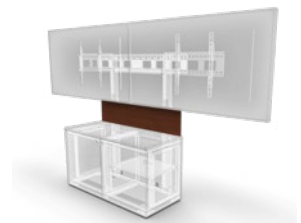

2-Bay & 3-Bay Credenzas

Standard depth, single and dual display cabinets

Avteq credenzas are made to order and perfect for conference rooms, huddle spaces and training centers. Credenzas are fully customizable and designed specifically for commercial AV use. The standard configuration is 22.95 inches deep and includes two or three bays plus storage that supports all your audio visual equipment. The integrated VESA mounting system eliminates wall-mounted displays and supports a single display up to 98", dual displays up to 82", and dual extra large displays up to 86". The back of the credenza is open for maximum ventilation. Optional back covers are available.

FEATURES

- Standard 2-bay or 3-bay configurations
- Custom 4- to 6-bay cabinets available
- Universal VESA mount for single or dual displays
- 12RU sliding, rotating rack
- Open back for ventilation
- 9-port rack-mounted surge protector
- Round door pulls
- Leveling feet
- 100% steel frame
- Optional back bay covers
- Optional modesty panel to cover display uprights
- Optional camera shelves
- TAA compliant

Logitech Rally Bar Mount
LRC-MOUNT-24 | LRC-MOUNT-32
LRC-MOUNT-42

Yealink MeetingBar
YEA-24 | YEA-32 | YEA-42

Bose VideoBar VB1 Mount
AVT-VB1-24 | AVT-VB1-32 |
AVT-VB1-42

Rotating Rack
SR-12

Back Bay Covers
CRED2-BC | CRED3-BC