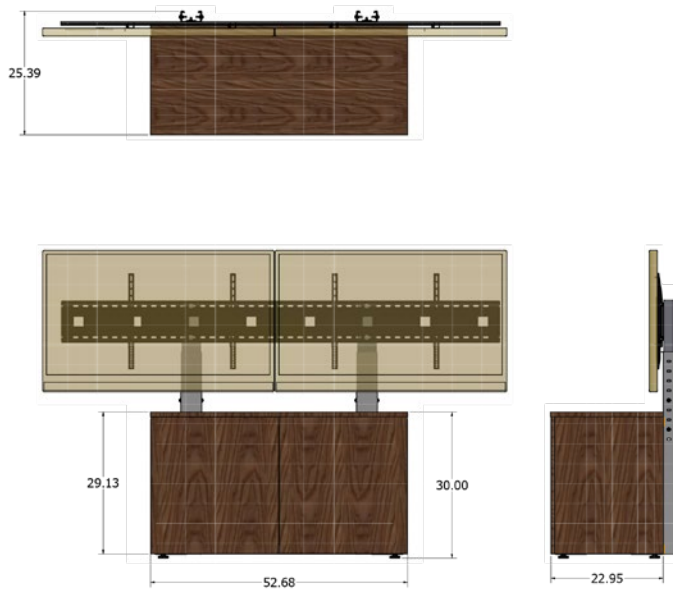

2-Bay & 3-Bay Credenzas

Standard depth, single and dual display cabinets

Avteq credenzas are made to order and perfect for conference rooms, huddle spaces and training centers. Credenzas are fully customizable and designed specifically for commercial AV use. The standard configuration is 22.95 inches deep and includes two or three bays plus storage that supports all your audio visual equipment. The integrated VESA mounting system eliminates wall-mounted displays and supports a single display up to 98", dual displays up to 82", and dual extra large displays up to 86". The back of the credenza is open for maximum ventilation. Optional back covers are available.

FEATURES

- Standard 2-bay or 3-bay configurations
- Custom 4- to 6-bay cabinets available
- Universal VESA mount for single or dual displays
- 12RU sliding, rotating rack
- Open back for ventilation
- 9-port rack-mounted surge protector
- Round door pulls
- Leveling feet
- 100% steel frame
- Optional back bay covers
- Optional modesty panel to cover display uprights
- Optional camera shelves
- TAA compliant

3-Bay Credenza

2-Bay Credenza

CUSTOM SIZES

4-Bay Credenza

6-Bay Credenza

DIMENSIONS

2-Bay Credenza

3-Bay Credenza

SPECIFICATIONS

Part Number (Single Dual Dual Xtra Large)	2-Bay: (CRED2V-S CRED2V-D CRED2V-DX) 3-Bay: (CRED3L-S CRED3L-D CRED3L-DX)
Display Sizes	Single: (45-98 inches) Dual: (45-82 inches) Dual Xtra Large: 86 inch
Dimensions (HxWxD)	
2-Bay	52.6 x 30 x 25.4 Inches (1336.04 x 762 x 645.16 mm)
3-Bay	79 x 30 x 25.4 Inches (736.6 x 2006.6 x 596.9 mm)
Cabinet	22.5 x 24 x 22 Inches (571.5 x 609.6 x 558.8 mm)
Rack (D)	17 Inches
Rack Space	12 RU
UM-1 Single Display (min-max width)	Min: 27.1 Inches (688.34 mm) Max: 42.2 Inches (1071.88 mm)
UM-2 Dual Display (min-max width)	Min: 57 Inches (1447.8 mm) Max: 93.7 Inches (2379.98 mm)
Credenza Uprights Max Height	65 Inches (1651 mm) from floor to center display