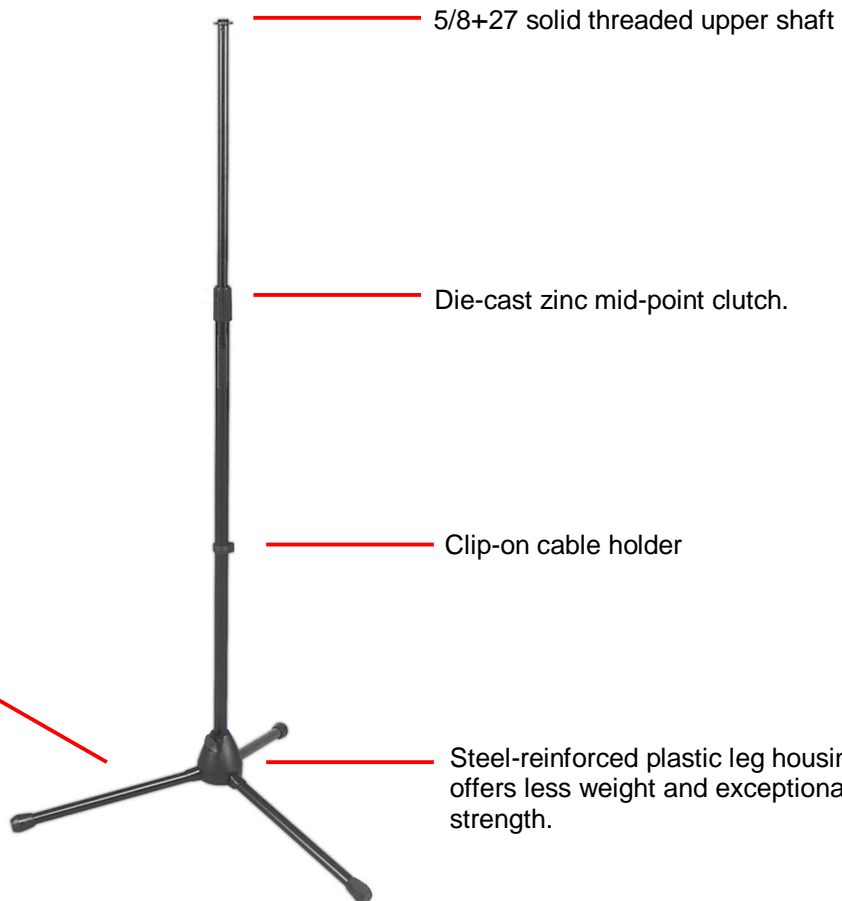

Folding legs with plastic end caps for durability and reduced floor vibrations.

5/8+27 solid threaded upper shaft

Die-cast zinc mid-point clutch.

Clip-on cable holder

Steel-reinforced plastic leg housing offers less weight and exceptional strength.

### **SPECIFICATIONS**

Height Adj.: 36+63+

Base Spread: 23+

Leg Housing: Steel-Reinforced Plastic

Color: Black Powder Coat Finish

Microphone Clip Included

<b>Model #</b>	<b>Product Description</b>	<b>Shp. Wt.</b>
S1073	Tri-Pod Microphone / Speaker Stand with Microphone Clip	5 lbs