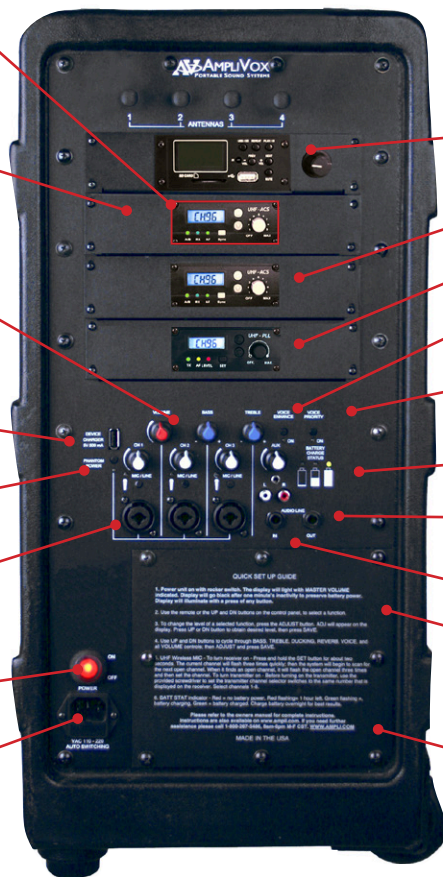

- Handheld mic
- Lapel/Headset mic
- Over-the-ear mic
- Flesh-tone mic

S1995 Protective Cover

NOW WITH
96
CHANNELS!

NEW! Wireless Microphone 96 Channel UHF Receiver

- Separate Volume, Bass, Treble Controls
- USB Charging – 5V, 500mA
- Phantom Microphone Switch
- 3 Microphone Inputs, XLR / ¼", Line or Phantom, with separate volume controls
- Power switch
- IEC Power Input 110-220V Auto Switching
- Media Player – SD Card Slot / USB Slot
- Optional 2nd wireless mic receiver
- Optional Wireless Speaker Transmitter
- Voice Enhance
- Voice Priority
- Battery Status LED's
- Variable Line Out: ¼" female
- Auxiliary Inputs: 3.5mm female, Stereo RCA female, ¼" female
- Convenient quick set up guide printed on control panel
- Battery Compartment 2 – SLA Batteries

SW925-96 Digital Audio Travel Partner PA

Features:

- Built-in wireless audio technology
- 250 watts amplifier provides clear, full sound to audiences up to 10,000
- Built-in digital UHF 96 channel wireless receiver
- Built-in Media Player with SD card slot and USB thumb drive slot
- Two 6.5" high performance, high efficiency woofers and dynamic compression tweeter, SPL 127 dB
- Standard USB Charging Port - 500mA
- Three XLR / 1/4" combo microphone inputs with Phantom Power switch
- One stereo input, one 3.5mm input; one 1/4" output
- Separate volume, bass and treble controls; one 1/4" input
- Change to Voice Priority reduces volume level of background music to make announcement
- Voice Enhance to increase crispness and clarity in vocals
- Travels and sets up easily with built-in retractable handle, wheels and tripod mount
- Rechargeable battery runs for up to 6-10 hours on a single charge
- Also includes wired handheld microphone with 25' cord